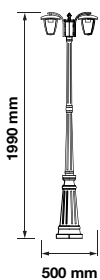

Voltage:	AC:220-240V,50Hz
Max.Watts:	60Wx2
IP Rating:	IP44
Holder:	E27
Color of Fixture:	Black
Body Type:	Aluminium+Glass
Size:	480x1410mm
Box Qty:	1 Pcs

Stand Lamp

VT-739

SKU: 7062

3800157612654

Voltage:	AC:220-240V,50Hz
Max.Watts:	60Wx2
IP Rating:	IP44
Holder:	E27
Color of Fixture:	Black
Body Type:	Aluminium+Glass
Size:	500x1990mm
Box Qty:	1 Pcs