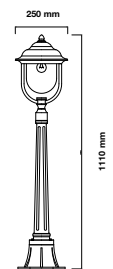

Pole Lamp
VT-851

SKU: 7530 3800157630061

Voltage:	AC:220-240V,50Hz
Max.Watts:	60W
IP Rating:	IP44
Holder:	E27
Color of Fixture:	Black
Body Type:	Aluminium+PC
Size:	250x1110mm
Box Qty:	1 Pcs