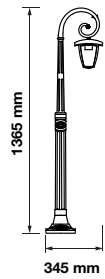

Stand Lamp

VT-737

SKU: 7060

3800157612630

Voltage:	AC:220-240V,50Hz
Max.Watts:	60W
IP Rating:	IP44
Holder:	E27
Color of Fixture:	Black
Body Type:	Aluminium+Glass
Size:	345x1365mm
Box Qty:	1 Pcs