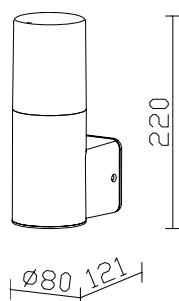

Color of Fixture: Black

Body Type: Aluminium body+clear PC diffuser

Size: 121x80x250mm

Box Qty: 6 Pcs

Garden Lamps GU10

VT-7614

SKU: 7564

3800157636377

Voltage: AC:220-240V,50-60Hz

Max.Watts: 35W

IP Rating: IP54

Holder: GU10

Color of Fixture: Black

Body Type: Aluminium body+clear PC diffuser

Size: 80x80x500mm

Box Qty: 4 Pcs

Color of Fixture: Black

Body Type: Aluminium body+clear PC diffuser

Size: 80x80x800mm

Box Qty: 4 Pcs

Wall Fittings GU10

VT-7616

SKU: 7566

3800157636391

Voltage: AC:220-240V,50-60Hz

Max.Watts: 35W

IP Rating: IP54

Holder: GU10

Color of Fixture: Black

Body Type: Aluminium body+opal PC diffuser

Size: 121x80x220mm

Box Qty: 6 Pcs