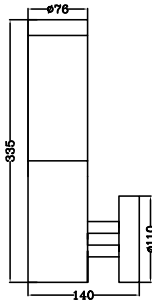

Applications

Suitable for Outdoor Lighting

NEW

Wall Fittings-E27
VT-832

SKU: 8623 3800157652421

Voltage:	AC:220-240V,50Hz
Max.Watts:	60w
IP Rating:	IP44
Holder:	E27
Color of Fixture:	White+Stainless Steel
Body Type:	Stainless Steel+PC
Size:	76x376mm
Box Qty:	12 Pcs

NEW

Wall Fittings-E27
VT-833

SKU: 8624 3800157652438

Voltage:	AC:220-240V,50Hz
Max.Watts:	60w
IP Rating:	IP44
Holder:	E27
Color of Fixture:	White+Stainless Steel
Body Type:	Stainless Steel+PC
Size:	76x140x335mm
Box Qty:	12 Pcs