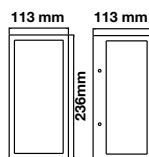

Wall Lamp
VT-837-B

SKU: 8517   3800157637435

Voltage:	AC:220-240V, 50Hz
Max.Watts:	60W
IP Rating:	IP44
Holder:	E27
Color of Fixture:	Matt Black
Body Type:	Aluminium+Clear Glass
Size:	113x236x113mm
Box Qty:	10 Pcs