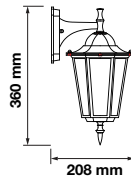

Wall Lamp
VT-750-W

SKU: 7069   3800157616225

Voltage:	AC:220-240V,50Hz
Max.Watts:	40W
IP Rating:	IP44
Holder:	E27
Color of Fixture:	Matt White
Body Type:	Aluminium+Glass
Size:	208x360x170mm
Box Qty:	10 Pcs