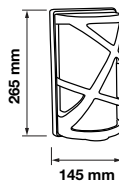

Wall Lamp

VT-745-DG

SKU: 7065 3800157614405

Voltage:	AC:220-240V,50Hz
Max.Watts:	40W
IP Rating:	IP54
Holder:	E27
Color of Fixture:	Dark Grey
Body Type:	Aluminium
Size:	145X265mm
Box Qty:	12 Pcs