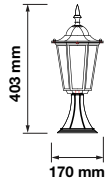

Stand Lamp

VT-753-B

SKU: 7074

3800157616270

Voltage:	AC:220-240V,50Hz
Max.Watts:	40W
IP Rating:	IP44
Holder:	E27
Color of Fixture:	Matt Black
Body Type:	Aluminium+Glass
Size:	170x403mm
Box Qty:	10 Pcs

Stand Lamp