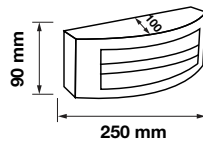

Wall Lamp

VT-7680

SKU: 7514 3800157617734

Voltage:	AC:220-240V
Max.Watts:	14W
IP Rating:	IP44
Holder:	E27
Color of Fixture:	Stainless Steel
Body Type:	Stainless Steel+PC
Size:	250x90x100mm
Box Qty:	12 Pcs