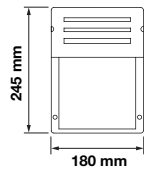

Voltage: AC:220-240V,50Hz

Max.Watts: 40W

IP Rating: IP44

Holder: E27

Color of Fixture: Matt Black

Body Type: Aluminium+Glass

Size: 245x180x93mm

Box Qty: 10 Pcs