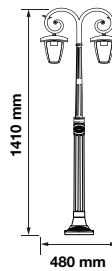

Stand Lamp

VT-738

SKU: 7061

3800157612647

Voltage:	AC:220-240V,50Hz
Max.Watts:	60Wx2
IP Rating:	IP44
Holder:	E27
Color of Fixture:	Black
Body Type:	Aluminium+Glass
Size:	480x1410mm
Box Qty:	1 Pcs