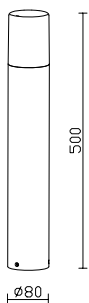

Voltage: AC:220-240V,50-60Hz

Max.Watts: 35W

IP Rating: IP54

Holder: GU10

Color of Fixture: Black

Body Type: Aluminium body+opal PC diffuser

Size: 121x80x220mm

Box Qty: 6 Pcs