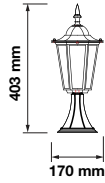

Stand Lamp

VT-753-B

SKU: 7074

3800157616270

Voltage:	AC:220-240V,50Hz
Max.Watts:	40W
IP Rating:	IP44
Holder:	E27
Color of Fixture:	Matt Black
Body Type:	Aluminium+Glass
Size:	170x403mm
Box Qty:	10 Pcs

Stand Lamp