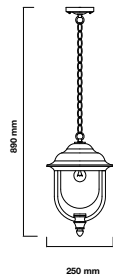

Ceiling Lamp
VT-850

SKU: 7529 3800157630054

Voltage:	AC:200-240V,50Hz
Max.Watts:	60W
IP Rating:	IP44
Holder:	E27
Color of Fixture:	Matt Black
Body Type:	Aluminium+PC
Size:	250x890mm
Box Qty:	8 Pcs