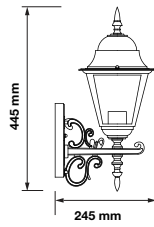

Color of Fixture: Matt White

Body Type: Aluminium+Glass

Size: 225x400x148mm

Box Qty: 12 Pcs

Wall Lamp

VT-761-B

SKU: 7521

3800157617802

Voltage: AC:220-240V

Max.Watts: 60W

IP Rating: IP44

Holder: E27

Color of Fixture: Matt Black

Body Type: Aluminium+Glass

Size: 245x445x185mm

Box Qty: 8 Pcs