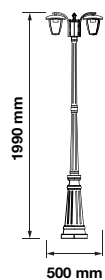

Stand Lamp

VT-739

SKU: 7062

3800157612654

Voltage:	AC:220-240V,50Hz
Max.Watts:	60Wx2
IP Rating:	IP44
Holder:	E27
Color of Fixture:	Black
Body Type:	Aluminium+Glass
Size:	500x1990mm
Box Qty:	1 Pcs