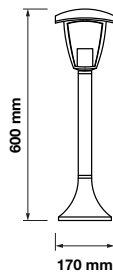

SKU: 7073 3800157616263

Voltage:	AC:220-240V,50Hz
Max.Watts:	40W
IP Rating:	IP44
Holder:	E27
Color of Fixture:	White
Body Type:	Aluminium+Glass
Size:	170x840mm
Box Qty:	10 Pcs

Ceiling Lamp
VT-735

SKU: 7058 3800157612616

Voltage:	AC:220-240V,50Hz
Max.Watts:	60W
IP Rating:	IP44
Holder:	E27
Color of Fixture:	Black
Body Type:	Aluminium+Glass
Size:	170x720mm
Box Qty:	10 Pcs

**NEW**

Pole Lamp
VT-839

SKU: 8629 3800157652513

Voltage:	AC:220-240V,50Hz
Max.Watts:	40w
IP Rating:	IP44
Holder:	E27
Color of Fixture:	Dark Grey
Body Type:	Stainless Steel+PC
Size:	Ø148X800mm
Box Qty:	6 Pcs