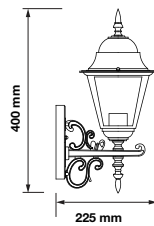

Color of Fixture: Matt White

Body Type: Aluminium+Glass

Size: 245x180x93mm

Box Qty: 10 Pcs

Wall Lamp

VT-760-B

SKU: 7519

3800157617789