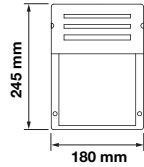

Wall Lamp

VT-754-MB

SKU: 7076

3800157616294

Voltage: AC:220-240V,50Hz

Max.Watts: 40W

IP Rating: IP44

Holder: E27

Color of Fixture: Matt Black

Body Type: Aluminium+Glass

Size: 245x180x93mm

Box Qty: 10 Pcs