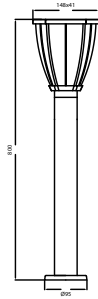

SKU: 7073 3800157616263

Voltage:	AC:220-240V,50Hz
Max.Watts:	40W
IP Rating:	IP44
Holder:	E27
Color of Fixture:	White
Body Type:	Aluminium+Glass
Size:	170x840mm
Box Qty:	10 Pcs

Ceiling Lamp
VT-735

SKU: 7058 3800157612616

Voltage:	AC:220-240V,50Hz
Max.Watts:	60W
IP Rating:	IP44
Holder:	E27
Color of Fixture:	Black
Body Type:	Aluminium+Glass
Size:	170x720mm
Box Qty:	10 Pcs

**NEW**

Pole Lamp
VT-839

SKU: 8629 3800157652513

Voltage:	AC:220-240V,50Hz
Max.Watts:	40w
IP Rating:	IP44
Holder:	E27
Color of Fixture:	Dark Grey
Body Type:	Stainless Steel+PC
Size:	Ø148X800mm
Box Qty:	6 Pcs