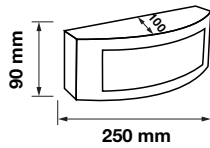

Color of Fixture: Black

Body Type: Aluminium body+opal PC diffuser

Size: 80x500mm

Box Qty: 4 Pcs

Garden Lamps GU10

VT-7618

SKU: 7568 3800157636414

Voltage:	AC:220-240V,50-60Hz
Max.Watts:	35W
IP Rating:	IP54
Holder:	GU10
Color of Fixture:	Black
Body Type:	Aluminium body+opal PC diffuser
Size:	80x800mm
Box Qty:	4 Pcs