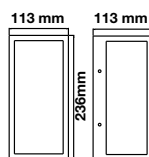

Wall Lamp
VT-837

SKU: 8518   3800157637442