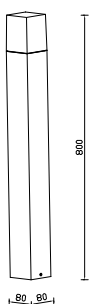

Garden Lamps GU10

VT-7615

SKU: 7565

3800157636384

Voltage: AC:220-240V,50-60Hz

Max.Watts: 35W

IP Rating: IP54

Holder: GU10

Color of Fixture: Black

Body Type: Aluminium body+clear PC diffuser

Size: 80x80x800mm

Box Qty: 4 Pcs