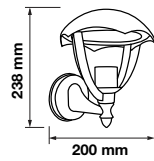

Wall Lamp
VT-730

SKU: 7046 3800157610391

Voltage:	AC:220-240V,50Hz
Max.Watts:	40W
IP Rating:	IP44
Holder:	E27
Color of Fixture:	Black
Body Type:	Aluminium+Glass
Size:	200x238mm
Box Qty:	6 Pcs