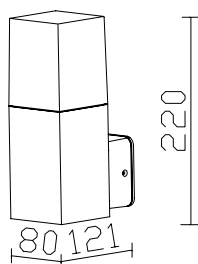

Wall Fittings GU10

VT-7613

SKU: 7563

3800157636360

Voltage: AC:220-240V/50-60HZ

Max.Watts: 35W

IP Rating: IP54

Holder: GU10

Color of Fixture: Black

Body Type: Aluminium body+clear PC diffuser

Size: 121x80x250mm

Box Qty: 6 Pcs