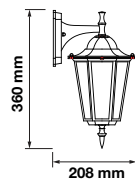

Wall Lamp
VT-750-B

SKU: 7068

3800157616218

Voltage:	AC:220-240V,50Hz
Max.Watts:	40W
IP Rating:	IP44
Holder:	E27
Color of Fixture:	Matt Black
Body Type:	Aluminium+Glass
Size:	208x360x170mm
Box Qty:	10 Pcs