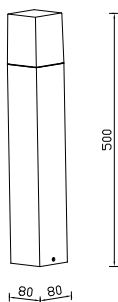

Color of Fixture: Black

Body Type: Aluminium body+clear PC diffuser

Size: 121x80x250mm

Box Qty: 6 Pcs

Garden Lamps GU10

VT-7614

SKU: 7564

3800157636377