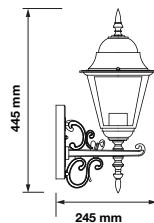

Color of Fixture: Matt White

Body Type: Aluminium+Glass

Size: 245x180x93mm

Box Qty: 10 Pcs

Wall Lamp

VT-760-B

SKU: 7519

3800157617789

Color of Fixture: Matt White

Body Type: Aluminium+Glass

Size: 225x400x148mm

Box Qty: 12 Pcs

Wall Lamp

VT-761-B

SKU: 7521

3800157617802