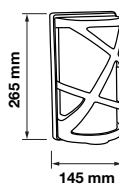

Wall Lamp

VT-745-B

SKU: 7064 3800157614399

Voltage:	AC:220-240V,50Hz
Max.Watts:	40W
IP Rating:	IP54
Holder:	E27
Color of Fixture:	Matt Black
Body Type:	Aluminium
Size:	145X265mm
Box Qty:	12 Pcs