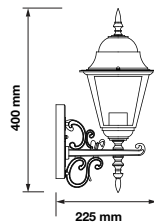

Color of Fixture: Matt White

Body Type: Aluminium+Glass

Size: 245x180x93mm

Box Qty: 10 Pcs

Wall Lamp

VT-760-B

SKU: 7519

3800157617789

Voltage: AC:220-240V

Max.Watts: 60W

IP Rating: IP44

Holder: E27

Color of Fixture: Matt Black

Body Type: Aluminium+Glass

Size: 225x400x148mm

Box Qty: 12 Pcs