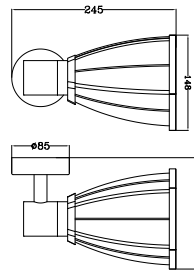

NEW

Wall Lamp
VT-835

SKU: 8628   3800157652506

Voltage:	AC:220-240V,50Hz
Max.Watts:	40w
IP Rating:	IP44
Holder:	E27
Color of Fixture:	Dark Grey
Body Type:	Stainless Steel+PC
Size:	148x165x245mm
Box Qty:	6 Pcs