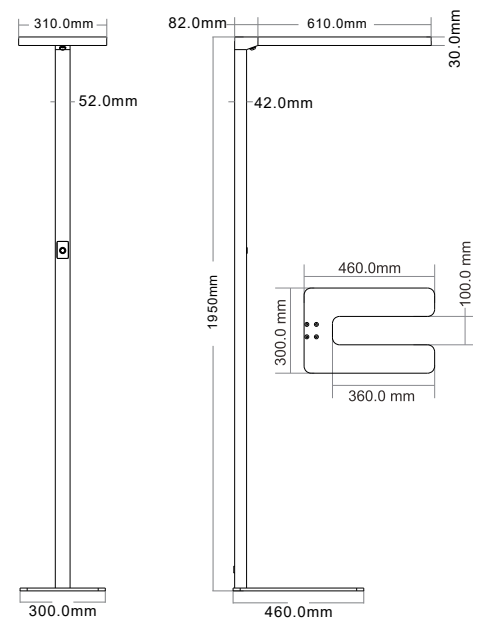

Floor Lamp-Touch Dimming
80w

Silver	VT-8400D-S
SKU: 8521 4000K Day White	3800157638104
White	VT-8400D-W
SKU: 8522 4000K Day White	3800157638111

Voltage/Frequency:	AC:100-240V,50/60Hz
Luminous Flux:	UP:4200/Down:3800
CRI:	>80
PF:	>0.9
Beam Angle:	110°
Color:	Silver
Body Type:	Aluminium Alloy+PC
Dimension:	310x52x1950mm
Box Qty:	1 Pc

UP-DOWN
LIGHTS