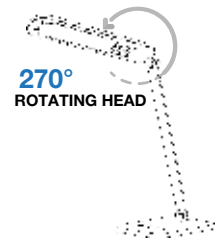

Beam Angle: 120°

Color: Black+White

Body Type: ABS+Aluminium

Dimension: 240x396x180mm

Box Qty: 9 Pcs