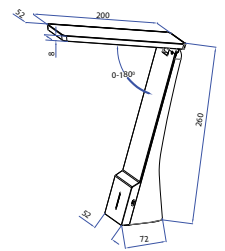

Beam Angle:	120°
Color:	White+Silver
Body Type:	ABS+PC+Aluminium
Dimension:	200x50x263mm
Box Qty:	25 Pcs

Table Lamps-White+Gold

4w VT-1014-G SKU: 7099 - 3 IN 1 3800157616997

Voltage/Frequency:	DC:5V,1A
Luminous Flux:	120lm
CRI:	>80
PF:	>0.45