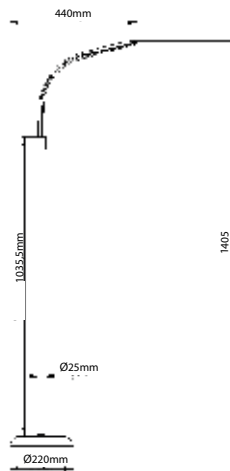

Floor Lamp

7W VT-7700

- SKU White: 8507 - 4000K Day White 3800157620406
- SKU Black: 8508 - 4000K Day White 3800157620413

Built In LED

Voltage/Frequency:	AC:100-240V,50/60Hz
Luminous Flux:	420lm
CRI:	>80
PF:	>0.5
Beam Angle:	120°
Body Type:	ABS+Metal
Dimension:	Ø220x440x1405mm
Box Qty:	3 Pcs