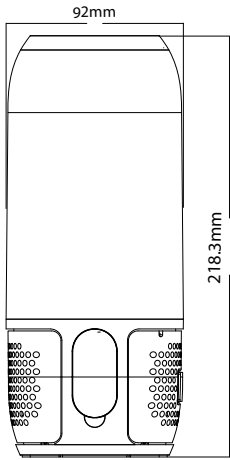

Table Lamps+Speaker

2*3W VT-6211

Voltage/Frequency:	DC:5V
Working Time:	2-3 Hours
Battery Type:	Lithium 1800mAh
Charging Time:	3 Hours
Dimension:	Ø92x218mm
Box Qty:	12 Pcs

- LED wireless speaker with Bluetooth technology
- Output of 2x3W
- Dancing RGB colorful lights
- Soft rubber finish with touch buttons
- USB & TF card slot
- Built in 3.5mm Aux input
- Rechargeable Lithium battery
- Battery capacity 1800 mAh

SKU: 8571 | Red Body
3800157645140