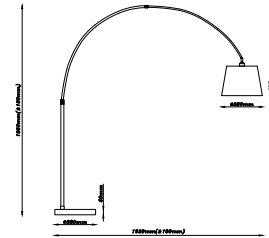

Floor Lamp-E27

VT-7451

SKU: 8564 Black 3800157644167
SKU: 8565 Ivory 3800157644174

Max. Watts:	60W
Body Type:	Marble+Metal
Holder:	E27
Dimension:	1920x1960mm
Box Qty:	1 Pc

Floor Lamp-E27

VT-7500

SKU Black: 7055 3800157610698
SKU Silver: 7056 3800157610704

Max. Watts:	60W
Body Type:	ABS+Metal
Holder:	E27
Dimension:	250x250x1800mm
Box Qty:	4 Pcs