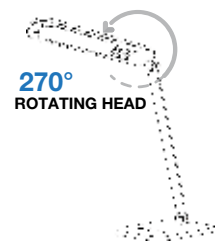

Beam Angle: 120°

Color: White

Body Type: ABS+Aluminium

Dimension: 240x396x180mm

Box Qty: 9 Pcs