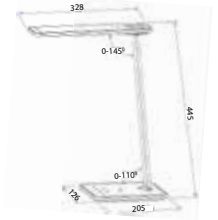

Voltage/Frequency:	AC:100-240V,50/60Hz
Luminous Flux:	700lm
CRI:	>80
PF:	>0.45

Beam Angle:	120°
Color:	White+Silver
Body Type:	ABS+Aluminium
Dimension:	328x445x205mm
Box Qty:	12 Pcs

Table Lamps-3 In 1-Dimmable