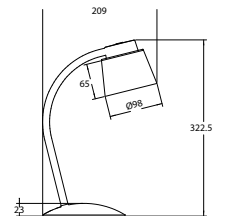

Desk Lamp-Touch Dimming

5W VT-1015-B

SKU: 7052 - 4000K Day white
3800157610667

Voltage/Frequency:	AC:100-240V,50/60Hz
Luminous Flux:	360lm
CRI:	>80
PF:	>0.45

Touch Control

Beam Angle:	90°
Color:	Black
Body Type:	ABS+Metal
Dimension:	210x136x32mm
Box Qty:	6 Pcs