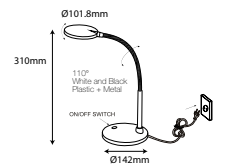

Table Lamps

5.5W VT-1046

SKU: 8514 - 3000K Warm White
3800157627245

Voltage/Frequency:	AC:220-240V,50/60Hz
Luminous Flux:	420lm
CRI:	>80
PF:	>0.5

Beam Angle:	110°
Color:	White
Body Type:	Plastic+Metal
Dimension:	142x101.8x310mm
Box Qty:	12 Pcs