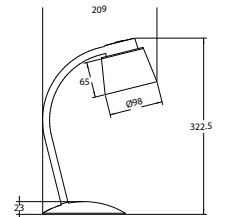

Desk Lamp-White

5W VT-1015-W

SKU: 7051 - 4000K Day white
3800157610650

Voltage/Frequency:	AC:100-240V,50/60Hz
Luminous Flux:	360lm
CRI:	>80
PF:	>0.45

Touch Control

Beam Angle:	90°
Color:	White
Body Type:	ABS+Metal
Dimension:	210x136x32mm
Box Qty:	6 Pcs