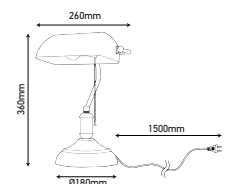

## Table Lamps-Bakelite-E27

VT-7151-GD

SKU: 3914 3800157626095

Body Type:	Glass+Metal
Holder:	E27
Color:	Yellow
Dimension:	260x180x360mm
Box Qty:	6 Pcs

Table Lamps+Speaker

2\*3W VT-6211

Voltage/Frequency:	DC:5V
Working Time:	2-3 Hours
Battery Type:	Lithium 1800mAh
Charging Time:	3 Hours
Dimension:	Ø92x218mm
Box Qty:	12 Pcs