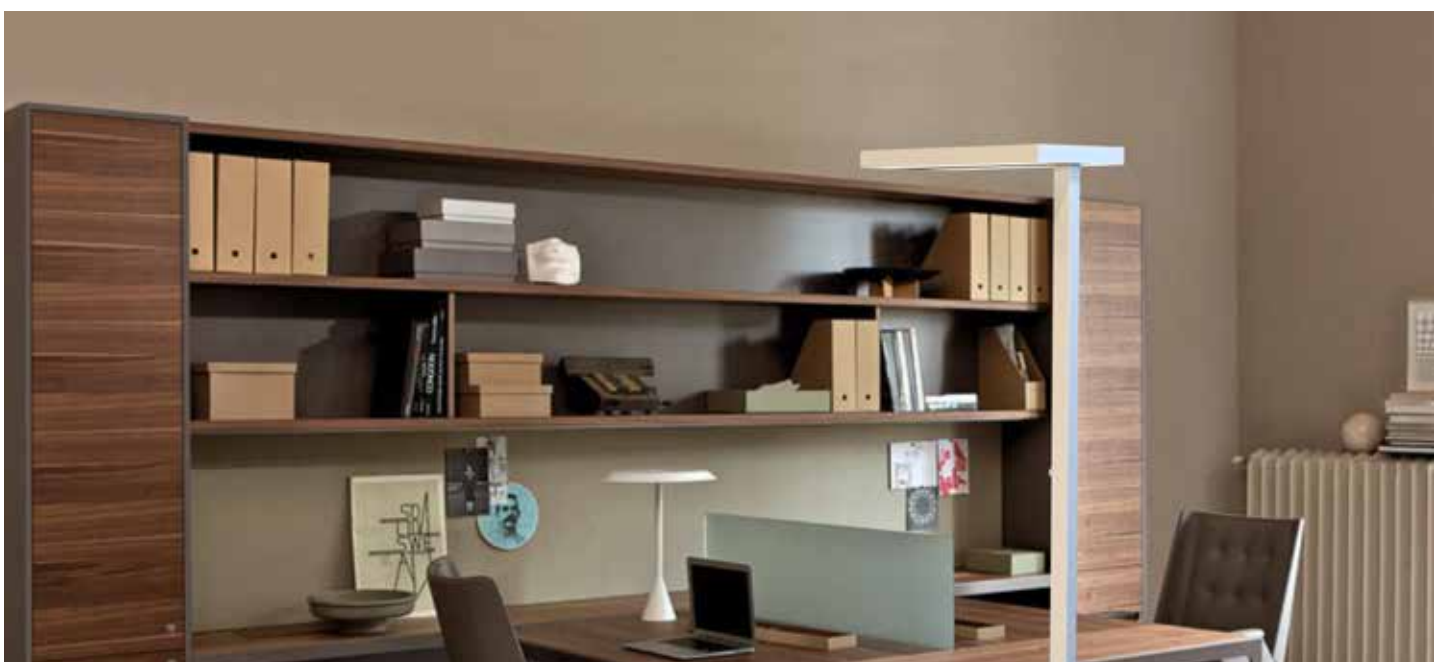

Floor Lamp-Knob Dimming-Square corner
80w

Silver **VT-8600D-S**
SKU: 8525 4000K Day White 3800157638142

White **VT-8600D-W**
SKU: 8526 4000K Day White 3800157638159

Voltage/Frequency:	AC:100-240V,50/60Hz
Luminous Flux:	UP:5200/Down:3600
CRI:	>80
PF:	>0.9
Beam Angle:	110°/90°
Color:	Silver
Body Type:	Aluminium Alloy+PC
Dimension:	280x35x1950mm
Box Qty:	1 Pc

UP-DOWN
LIGHTS