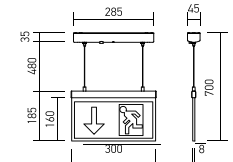

Emergency Operation Time:	>3 Hours
Battery:	Ni-Cd 4.8V,600mAh
Recharging Time:	12 Hours
Test Button:	Green Light Indicator Test Button
Stickers:	4 Stickers
Legends:	4 Way Legend Available
Mode Of Operation:	Maintained
Box Qty:	10 Pcs