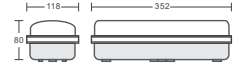

Lamp Type:	30 SMD LEDs
Lumens:	190lm
Input Voltage:	AC:220-240V,50/60Hz
Protection Rating:	IP65
Material :	PC

Exit Lamp Type:	Wall - Bulkhead
Viewing Distance:	22 Meters From One side
Emergency Operation Time:	>3 Hours
Battery:	Ni-Cd 4.8V,900mAh
Recharging Time:	12 hours

Test Button:	Green Light Indicator Test Button
Stickers:	4 Stickers
Legends:	4 Ways Legend Available
Mode Of Operation:	Maintained
Box Qty:	12 Pcs