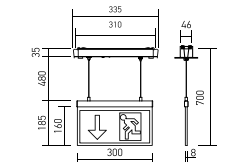

Emergency Operation Time:	>3 Hours
Battery:	Ni-Cd 4.8V,600mAh
Recharging Time:	12 Hours
Test Button:	Green Light Indicator Test Button
Stickers:	4 Stickers
Legends:	4 Way Legend Available
Mode Of Operation:	Maintained
Box Qty:	10 Pcs