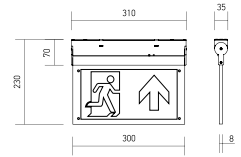

Emergency Operation Time:	>3 Hours
Battery:	Ni-cd 4.8V,600mAh
Recharging Time:	12 Hours
Test Button:	Green Light Indicator Test Button
Stickers:	4 Stickers
Legends:	4 Way Legend Available
Mode Of Operation:	Maintained
Box Qty:	10 Pcs