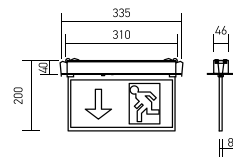

Emergency Operation Time:	>3 Hours
Battery:	Ni-Cd 4.8V,600mAh
Recharging Time:	12 hours
Test Button:	Green Light Indicator Test Button
Stickers:	4 Stickers
Legends:	4 Way Legend Available
Mode Of Operation:	Maintained
Box Qty:	10 Pcs