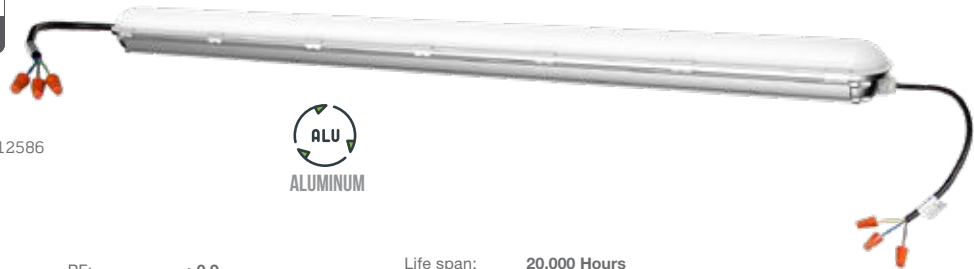

Waterproof Fitting
70w VT-1573

SKU: 6266 - 4000K Day White 3800157612586

Voltage/Frequency:	AC:200-240V,50/60Hz
Luminous Flux:	8400lm
LED Type:	SMD
CRI:	>70

PF:	>0.9
Beam Angle:	120°
Body Type:	Plastic+Aluminium
On/Off:	>10,000

Life span:	20,000 Hours
Gross weight:	2.75 kg
Dimension:	1500x86x70mm
Box Qty:	6 Pcs