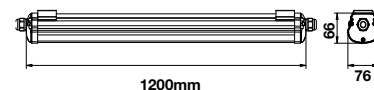

On/Off: &gt;10,000

Life span: 20,000 Hours

Gross weight: 1.9 kg

Dimension: 1200x76x66mm

Box Qty: 12 Pcs