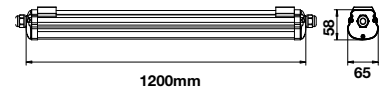

|             |         |
|-------------|---------|
| PF:         | >0.9    |
| Beam Angle: | 120°    |
| Body Type:  | PC+ABS  |
| On/Off:     | >15,000 |

|               |              |
|---------------|--------------|
| Life span:    | 30,000 Hours |
| Gross weight: | 0.60 kg      |
| Dimension:    | 1200x65x58mm |
| Box Qty:      | 12 Pcs       |