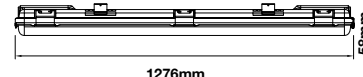

Voltage/Frequency: **AC:200-240V,50/60Hz**

Luminous Flux: **1700lm**

LED Type: **SMD**

CRI: **>80**

PF: **>0.5**

Beam Angle: **120°**

Body Type: **Plastic+ABS**

On/Off: **>15,000**

Life span: **20,000 Hours**

Gross weight: **1 kg**

Dimension: **1276x68x58mm**

Box Qty: **16pcs**