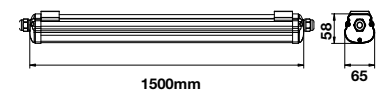

5 YEAR
WARRANTY*

IP65
RATING

Voltage/Frequency:	AC:200-240V,50/60Hz
Luminous Flux:	5120lm
LED Type:	SMD
CRI:	>70

PF:	>0.9
Beam Angle:	120°
Body Type:	PC+ABS
On/Off:	>15,000

Life span:	30,000 Hours
Gross weight:	1.1 kg
Dimension:	1500x65x58mm
Box Qty:	12 Pcs