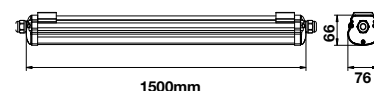

On/Off: &gt;10,000

Life span: 20,000 Hours

Gross weight: 2.35 kg

Dimension: 1500x76x66mm

Box Qty: 12 Pcs

Waterproof Fitting  
**18w VT-6048**

SKU: 6198 - 4500K Day White 3800157603256  
SKU: 6199 - 6000K White 3800157603263