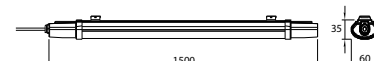

PF: &gt;0.9

Beam Angle: 120°

Body Type: PC

On/Off: &gt;15,000

Life span: 20,000 Hours

Gross weight: 0.558 kg

Dimension: 1500x60x35mm

Box Qty: 20 Pcs