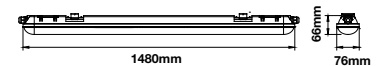

Voltage/Frequency:	AC:200-240V,50/60Hz
Luminous Flux:	3840lm
LED Type:	SMD
CRI:	>70

PF:	>0.7
Beam Angle:	120°
Body Type:	Plastic+ABS
On/Off:	>10,000

Life span:	20,000 Hours
Gross weight:	1.86 kg
Dimension:	1480x76x66mm
Box Qty:	12 Pcs