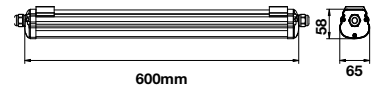

|             |         |
|-------------|---------|
| PF:         | >0.5    |
| Beam Angle: | 120°    |
| Body Type:  | Plastic |
| On/Off:     | >10,000 |

|               |              |
|---------------|--------------|
| Life span:    | 20,000 Hours |
| Gross weight: | 0.60 kg      |
| Dimension:    | 600x65x58mm  |
| Box Qty:      | 12 Pcs       |