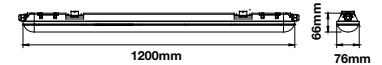

|             |             |
|-------------|-------------|
| PF:         | >0.9        |
| Beam Angle: | 120°        |
| Body Type:  | Plastic+ABS |
| On/Off:     | >10,000     |

|               |              |
|---------------|--------------|
| Life span:    | 20,000 Hours |
| Gross weight: | 1.42 kg      |
| Dimension:    | 1200x76x66mm |
| Box Qty:      | 12 Pcs       |