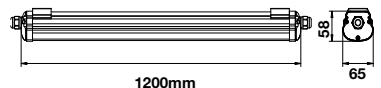

|             |         |
|-------------|---------|
| PF:         | >0.9    |
| Beam Angle: | 120°    |
| Body Type:  | Plastic |
| On/Off:     | >10,000 |

|               |              |
|---------------|--------------|
| Life span:    | 20,000 Hours |
| Gross weight: | 0.60 kg      |
| Dimension:    | 1200x65x58mm |
| Box Qty:      | 12 Pcs       |