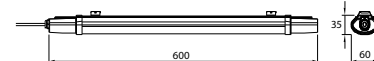

PF: &gt;0.9

Beam Angle: 120°

Body Type: PC

On/Off: &gt;15,000

Life span: 20,000 Hours

Gross weight: 0.25 kg

Dimension: 600x60x35mm

Box Qty: 20 Pcs