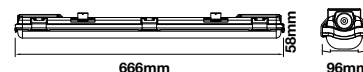

Voltage/Frequency: **AC:200-240V,50/60Hz**

Luminous Flux: **1700lm**

LED Type: **SMD**

CRI: **>80**

PF: **>0.5**

Beam Angle: **120°**

Body Type: **Plastic+ABS**

On/Off: **>15,000**

Life span: **20,000 Hours**

Gross weight: **1 kg**

Dimension: **666x96x58mm**

Box Qty: **12pcs**