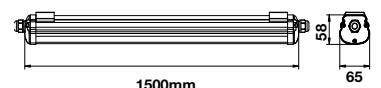

|             |         |
|-------------|---------|
| PF:         | >0.9    |
| Beam Angle: | 120°    |
| Body Type:  | Plastic |
| On/Off:     | >10,000 |

|               |              |
|---------------|--------------|
| Life span:    | 20,000 Hours |
| Gross weight: | 1.1 kg       |
| Dimension:    | 1500x65x58mm |
| Box Qty:      | 12 Pcs       |