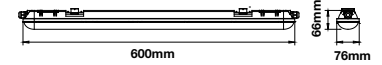

Voltage/Frequency:	AC:200-240V,50Hz
Luminous Flux:	1440lm
LED Type:	SMD
CRI:	>70

PF:	>0.9
Beam Angle:	120°
Body Type:	Plastic+ABS
On/Off:	>10,000

Life span:	20,000 Hours
Gross weight:	0.80 kg
Dimension:	600x76x66mm
Box Qty:	12 Pcs