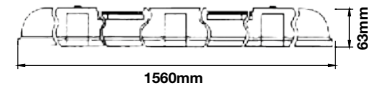

|             |             |
|-------------|-------------|
| PF:         | >0.9        |
| Beam Angle: | 120°        |
| Body Type:  | Plastic+ABS |
| On/Off:     | >10,000     |

|               |               |
|---------------|---------------|
| Life span:    | 30,000 Hours  |
| Gross weight: | 1.33 kg       |
| Dimension:    | 1260x112x63mm |
| Box Qty:      | 10 Pcs        |

|             |             |
|-------------|-------------|
| PF:         | >0.9        |
| Beam Angle: | 120°        |
| Body Type:  | Plastic+ABS |
| On/Off:     | >10,000     |

|               |               |
|---------------|---------------|
| Life span:    | 30,000 Hours  |
| Gross weight: | 1.65 kg       |
| Dimension:    | 1560x112x63mm |
| Box Qty:      | 10 Pcs        |