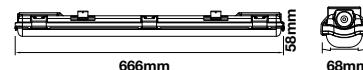

Voltage/Frequency: **AC:200-240V,50/60Hz**

Luminous Flux: **850lm**

LED Type: **SMD**

CRI: **>80**

PF: **>0.5**

Beam Angle: **120°**

Body Type: **Plastic+ABS**

On/Off: **>15,000**

Life span: **20,000 Hours**

Gross weight: **0.70 kg**

Dimension: **666x68x58mm**

Box Qty: **16pcs**