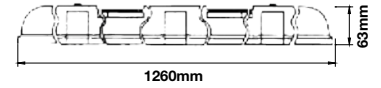

|             |             |
|-------------|-------------|
| PF:         | >0.9        |
| Beam Angle: | 120°        |
| Body Type:  | Plastic+ABS |
| On/Off:     | >10,000     |

|               |               |
|---------------|---------------|
| Life span:    | 30,000 Hours  |
| Gross weight: | 1.33 kg       |
| Dimension:    | 1260x112x63mm |
| Box Qty:      | 10 Pcs        |