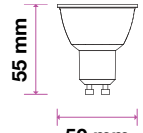

MODEL	WATTS	EQ.WATTS	LUMENS	BASE	BOX QTY.
VT-227	6.5w	60w	480	GU10	200 pcs

- SKU: 189 | 3000K WARM WHITE
- SKU: 190 | 4000K DAY WHITE
- SKU: 191 | 6400K WHITE