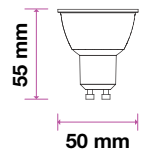

MODEL	WATTS	EQ.WATTS	LUMENS	BASE	SHAPE	BOX QTY.
VT-275	5w	40w	380	GU10		192 pcs

SKU: 108 | 3000K WARM WHITE
SKU: 797 | 4000K DAY WHITE
SKU: 511 | 6400K WHITE