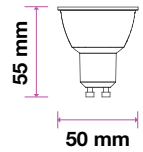

MODEL WATTS EQ.WATTS LUMENS BASE BOX QTY.
VT-227D 6.5w 35w 450 GU10 200 pcs

SKU: 195 | 3000K WARM WHITE
SKU: 196 | 4000K DAY WHITE
SKU: 197 | 6400K WHITE