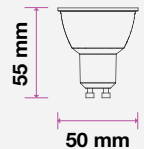

MODEL	WATTS	EQ.WATTS	LUMENS	BASE	BOX QTY.
VT-205	5w	35w	400	GU10	200 pcs

SKU: 201 | 3000K WARM WHITE
SKU: 202 | 4000K DAY WHITE
SKU: 203 | 6400K WHITE