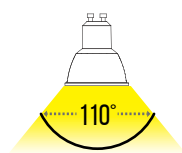

APPLICATION

Ideal for lighting applications in residential, commercial, and hospitality locations.

V-TAC[®]
INNOVATIVE LED LIGHTING

KEY FEATURES

- Classic halogen-like design with up to 80% power savings
- Compatibility ensured: available in all existing spotlight holders
- Optional beam angles: ranging from 38°D to 300°D
- Set the right tone: dimmable options available