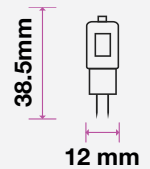

LED SPOTLIGHTS

LED Capsules Lights

Our newly improved range of capsule lights are the ideal choice for replacing Halogen counterparts. Now equipped with LEDs provided by Samsung for maximum efficiency.

- 30,000-hr lifespan
- DC: 12V for G4
- AC: 220-240V, 50Hz for G9
- CRI: >80

5 YEAR
WARRANTY*

MODEL	WATTS	EQ.WATTS	LUMENS	BASE	BOX QTY.
VT-201	1.5w	10w	100	G4	200 pcs

- SKU: 240 | 3000K WARM WHITE
- SKU: 241 | 4000K DAY WHITE
- SKU: 242 | 6400K WHITE

MODEL	WATTS	EQ.WATTS	LUMENS	BASE	BOX QTY.
VT-234	3.2w	30w	385	G4	200 pcs

- SKU: 131 | 3000K WARM WHITE
- SKU: 132 | 4000K DAY WHITE
- SKU: 133 | 6400K WHITE

MODEL	WATTS	EQ.WATTS	LUMENS	BASE	BOX QTY.
VT-203	2.5w	20w	200	G9	200 pcs

- SKU: 243 | 3000K WARM WHITE
- SKU: 244 | 4000K DAY WHITE
- SKU: 245 | 6400K WHITE

MODEL	WATTS	EQ.WATTS	LUMENS	BASE	BOX QTY.
VT-204	3w	25w	300	G9	200 pcs

- SKU: 246 | 3000K WARM WHITE
- SKU: 247 | 4000K DAY WHITE
- SKU: 248 | 6400K WHITE