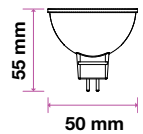

LED SPOTLIGHTS
MR16 | GU10

5 YEAR
WARRANTY*

MODEL	WATTS	EQ.WATTS	LUMENS	BASE	BOX QTY.
VT-257	6.5w	55w	450	GU5.3	200 pcs

- SKU: 204 | 3000K WARM WHITE
- SKU: 205 | 4000K DAY WHITE
- SKU: 206 | 6400K WHITE

MODEL	WATTS	EQ.WATTS	LUMENS	BASE	BOX QTY.
VT-267	6.5w	40w	450	GU5.3	200 pcs

- SKU: 207 | 3000K WARM WHITE
- SKU: 208 | 4000K DAY WHITE
- SKU: 209 | 6400K WHITE

MODEL	WATTS	EQ.WATTS	LUMENS	BASE	BOX QTY.
VT-247	6.5w	60w	480	GU10	200 pcs

- SKU: 192 | 3000K WARM WHITE
- SKU: 193 | 4000K DAY WHITE
- SKU: 194 | 6400K WHITE

MODEL	WATTS	EQ.WATTS	LUMENS	BASE	BOX QTY.
VT-227	6.5w	60w	480	GU10	200 pcs

- SKU: 189 | 3000K WARM WHITE
- SKU: 190 | 4000K DAY WHITE
- SKU: 191 | 6400K WHITE