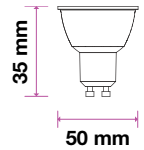

LED SPOTLIGHTS

LED GU10 Lights

Achieve a warm soft glow in any room with our improved range of GU10 spotlights with 30,000-hr lamp life.

- Clear and frost cover options
- Available in 38°D or 110°D beam angle
- Dimmable options available
- 30,000-hr lifespan
- DC: 12V for GU5.3
- AC: 220-240V, 50Hz for GU10
- CRI: >80

5 YEAR WARRANTY*

MODEL	WATTS	EQ.WATTS	LUMENS	BASE	BOX QTY.
VT-232	2w	15w	180	GU10	200 pcs

SKU: 869 | 3000K WARM WHITE
SKU: 870 | 4000K DAY WHITE
SKU: 871 | 6400K WHITE

MODEL	WATTS	EQ.WATTS	LUMENS	BASE	BOX QTY.
VT-205	5w	35w	400	GU10	200 pcs

SKU: 201 | 3000K WARM WHITE
SKU: 202 | 4000K DAY WHITE
SKU: 203 | 6400K WHITE

MODEL	WATTS	EQ.WATTS	LUMENS	BASE	SHAPE	BOX QTY.
VT-275	5w	40w	380	GU10		192 pcs

SKU: 108 | 3000K WARM WHITE
SKU: 797 | 4000K DAY WHITE
SKU: 511 | 6400K WHITE

MODEL	WATTS	EQ.WATTS	LUMENS	BASE	SHAPE	BOX QTY.
VT-275D	5w	35w	380	GU10		192 pcs

SKU: 109 | 3000K WARM WHITE
SKU: 512 | 4000K DAY WHITE
SKU: 897 | 6400K WHITE

LED SPOT LIGHTS