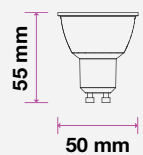

MODEL WATTS EQ.WATTS LUMENS BASE BOX QTY.
VT-292 8w 80w 720 GU10 200 pcs

SKU: 872 | 3000K WARM WHITE
SKU: 873 | 4000K DAY WHITE
SKU: 874 | 6400K WHITE