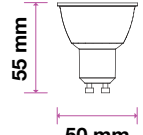

MODEL	WATTS	EQ.WATTS	LUMENS	BASE	BOX QTY.
VT-247	6.5w	60w	480	GU10	200 pcs

- SKU: 192 | 3000K WARM WHITE
- SKU: 193 | 4000K DAY WHITE
- SKU: 194 | 6400K WHITE