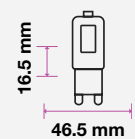

MODEL	WATTS	EQ.WATTS	LUMENS	BASE	BOX QTY.
VT-203	2.5w	20w	200	G9	200 pcs

- SKU: 243 | 3000K WARM WHITE
- SKU: 244 | 4000K DAY WHITE
- SKU: 245 | 6400K WHITE