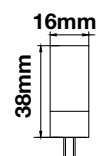

MODEL	WATTS	EQ.WATTS	LUMENS	BASE	BOX QTY.
VT-234	3.2w	30w	385	G4	200 pcs

- SKU: 131 | 3000K WARM WHITE
- SKU: 132 | 4000K DAY WHITE
- SKU: 133 | 6400K WHITE