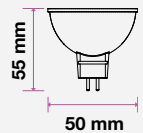

MODEL	WATTS	EQ.WATTS	LUMENS	BASE	BOX QTY.
VT-267	6.5w	40w	450	GU5.3	200 pcs

- SKU: 207 | 3000K WARM WHITE
- SKU: 208 | 4000K DAY WHITE
- SKU: 209 | 6400K WHITE