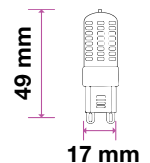

MODEL	WATTS	EQ.WATTS	LUMENS	BASE	BOX QTY.
VT-204	3w	25w	300	G9	200 pcs

- SKU: 246 | 3000K WARM WHITE
- SKU: 247 | 4000K DAY WHITE
- SKU: 248 | 6400K WHITE