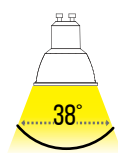

APPLICATION

Ideal for lighting applications in residential, commercial, and hospitality locations.

V-TAC[®]
INNOVATIVE LED LIGHTING

KEY FEATURES

- Classic halogen-like design with up to 80% power savings
- Compatibility ensured: available in all existing spotlight holders
- Optional beam angles: ranging from 38°D to 300°D
- Set the right tone: dimmable options available