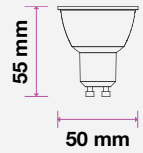

MODEL WATTS EQ.WATTS LUMENS BASE BOX QTY.
VT-247D 6.5w 55w 450 GU10 200 pcs

SKU: 198 | 3000K WARM WHITE
SKU: 199 | 4000K DAY WHITE
SKU: 200 | 6400K WHITE