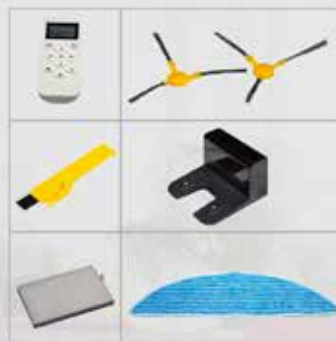

works with  
amazon alexa

works with the  
Google Assistant

NEW

Automatic Return to Dock Base for Self-Charging

SMART CLEAN

Smart, Self-Programmed Cleaning Path Navigation

MOTOR SUCTION POWER  
**1800 PA**

MULTI CLEANER

Hardwood, Tile, Marble & Hard Carpet Floors

SMART CONNECT

Wireless WIFI App Remote Control

- Smart Robot Vacuum
- Charging Dock Base
- Digital Remote Control
- Removable Dust Bin
- (2) Sweep Brushes
- (2) HEPA Filters
- (2) 'AAA' Batteries
- Cleaning Brush
- Power Adapter

SMART NAVIGATION GYROSCOPE

Robot learns the layout of your home and cleans in S path to more efficiently cover large areas on a single charge.

SMART GYRO  
ROBOT VACUUM  
DIGITAL ROBOT CLEANING VACUUM WITH WIFI APP  
AND WIRELESS REMOTE CONTROL.