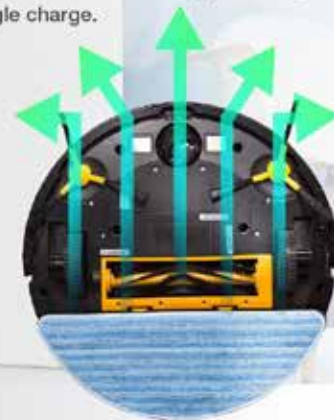

Hardwood, Tile, Marble & Hard Carpet Floors

SMART CONNECT

Wireless WIFI App Remote Control

- Smart Robot Vacuum
- Charging Dock Base
- Digital Remote Control
- Removable Dust Bin
- (2) Sweep Brushes
- (2) HEPA Filters
- (2) 'AAA' Batteries
- Cleaning Brush
- Power Adapter

SMART NAVIGATION GYROSCOPE

Robot learns the layout of your home and cleans in S path to more efficiently cover large areas on a single charge.

SMART GYRO  
ROBOT VACUUM  
DIGITAL ROBOT CLEANING VACUUM WITH WIFI APP  
AND WIRELESS REMOTE CONTROL.