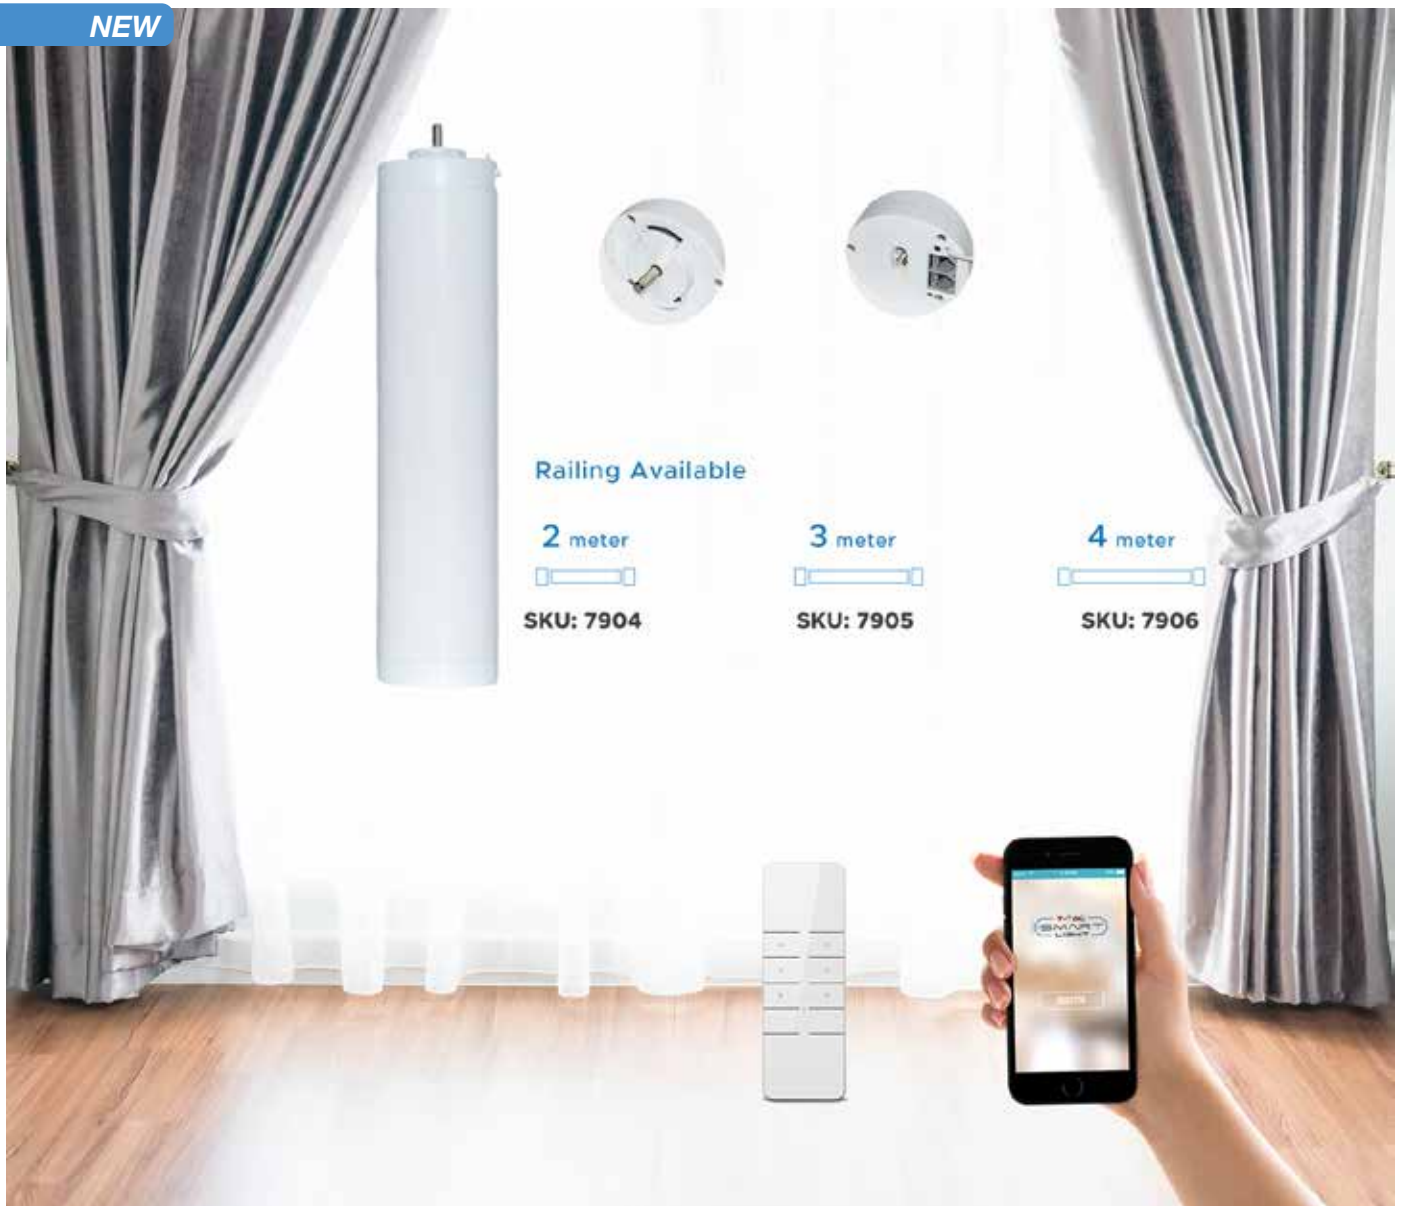

NEW

- Input: AC100- 240V,50/60 Hz
- Rated current: 2A
- Rated torque: 1. 5N.m- 2Nm
- Rated speed: 116rpm
- Working time: S3 50% (No heat protection)
- Degree of protection: IP41
- Receiving frequency: 433.92MHz, 75KHz
- Receive bandwidth: 150KHz
- Receive modulation: OOK/ASK
- Sensitivity: - 107dBm
- Receiving channel: 10

- Quiet, DC motor
- Full automatic setting of the limits
- V-TAC app control
- Works with Amazon Alexa, Google Assistant, IFTTT
- Overload shutdown
- Operating the curtain manually in case of power failure
- Touch control function can be switched on and off.
- Remote control
- Dry contact function

Super Quiet

Smooth Running

WIFI RF Curtain Motor

VT-5666

SKU: 7903 EAN: 3800157651530

Box Qty: 20 pcs

works with
amazon alexa

works with the
Google Assistant