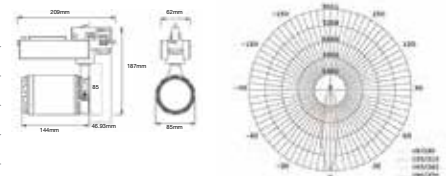

Tracklights-Black-White Body

25w VT-4528

SKU: 1335 - 3000K Warm White 3800157620635
SKU: 1336 - 4000K Day White 3800157620642
SKU: 1337 - 6000K White 3800157620659

Sensor Compatible:	Yes	Beam Angle:	24°
Voltage/Frequency:	AC:220-240V,50/60Hz	Color of Fixture:	Black+White
Luminous Flux:	2100lm	Body Type:	Aluminium
LED Type:	COB	Life span:	30,000 Hours
CRI:	>80	Dimension:	209x85x187mm
PF:	>0.9	Box Qty:	20 Pcs

5 YEAR
WARRANTY*