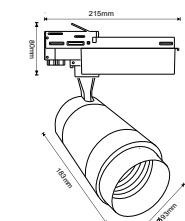

Tracklights-Smart Color Changing

35w VT-7735-B

SKU: 1459 - 3 IN 1 3800157637930

Sensor Compatible:	
Voltage/Frequency:	AC:220-240V,50/60Hz
Luminous Flux:	1950
LED Type:	COB
CRI:	>80
PF:	>0.9

CCT AND DIMMING
VIA SMART PHONE APP

CCT Adjustable
2800K/4000K/6000K