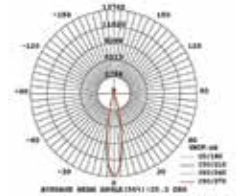

Tracklights-White Body
15w VT-4615W

SKU: 1298 - 3000K Warm White 3800157619851
SKU: 1299 - 4000K Day White 3800157619868
SKU: 1300 - 6400K White 3800157619875

Sensor Compatible:	Yes	Beam Angle:	24°
Voltage/Frequency:	AC:220-240V,50/60Hz	Color of Fixture:	White
Luminous Flux:	1350lm	Body Type:	Aluminium
LED Type:	COB	Life span:	30,000 Hours
CRI:	>95	Dimension:	Ø180x97x155mm
PF:	>0.9	Box Qty:	20 Pcs