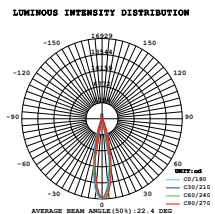

Tracklights-Black Body
35W VT-4536B

SKU: 1285 - 3000K Warm White 3800157618694
SKU: 1286 - 4000K Day White 3800157618700
SKU: 1287 - 6000K White 3800157618717

Sensor Compatible:	Yes	Beam Angle:	24°
Voltage/Frequency:	AC:220-240V,50/60Hz	Color of Fixture:	Black
Luminous Flux:	3500lm	Body Type:	Aluminium
LED Type:	COB	Life span:	20,000 Hours
CRI:	>80	Dimension:	92x165x192mm
PF:	>0.9	Box Qty:	20 Pcs