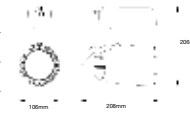

Tracklights-Black Body
33W VT-4534B

SKU: 1242 - 3000K Warm White 3800157604000
SKU: 1231 - 4000K Day White 3800157602525
SKU: 1232 - 5000K White 3800157602532

Sensor Compatible:	Yes	Beam Angle:	22°
Voltage/Frequency:	AC:220-240V,50/60Hz	Color of Fixture:	Black
Luminous Flux:	2300lm	Body Type:	Die Cast Aluminium
LED Type:	COB	Life span:	20,000 Hours
CRI:	>80	Dimension:	106x208x206mm
PF:	>0.9	Box Qty:	8 Pcs