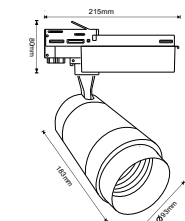

Tracklights-Smart Color Changing

35w VT-7735-W

SKU: 1458 - 3 IN 1 3800157637923

Sensor Compatible:	
Voltage/Frequency:	AC:220-240V,50/60Hz
Luminous Flux:	2350
LED Type:	COB
CRI:	>80
PF:	>0.9

CCT AND DIMMING
VIA SMART PHONE APP

CCT Adjustable
2800K/4000K/6000K