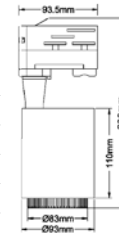

Beam Angle:	20° ~ 60° (Adjustable)
Color of Fixture:	Black
Body Type:	Aluminium
Life span:	30,000 Hours
Dimension:	Ø93x93.5x203mm
Box Qty:	20 Pcs

5 YEAR WARRANTY*

Tracklights-Color Changing
35w VT-4745-W