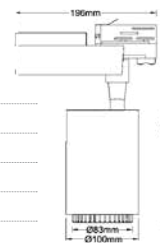

Beam Angle:	20° ~ 60° (Adjustable)
Color of Fixture:	Black
Body Type:	Aluminium
Life span:	30,000 Hours
Dimension:	Ø100x196x262mm
Box Qty:	8 Pcs

5 YEAR WARRANTY*

Tracklights-Black-White Body

10w VT-4512

SKU: 1332 - 3000K Warm White 3800157620604
 SKU: 1333 - 4000K Day White 3800157620611
 SKU: 1334 - 6000K White 3800157620628