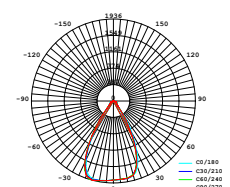

Tracklights-Smart Color Changing

35w VT-7735-B

SKU: 1459 - 3 IN 1 3800157637930

Sensor Compatible:	
Voltage/Frequency:	AC:220-240V,50/60Hz
Luminous Flux:	1950
LED Type:	COB
CRI:	>80
PF:	>0.9

CCT AND DIMMING
VIA SMART PHONE APP

CCT Adjustable
2800K/4000K/6000K