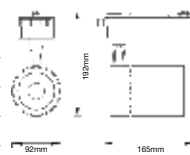

Tracklights-White Body
35W VT-4536W

SKU: 1255 - 3000K Warm White 3800157607551
SKU: 1256 - 4500K Day White 3800157607568
SKU: 1257 - 6000K White 3800157607575

Sensor Compatible:	Yes	Beam Angle:	24°
Voltage/Frequency:	AC:220-240V,50/60Hz	Color of Fixture:	White
Luminous Flux:	3500lm	Body Type:	Aluminium
LED Type:	COB	Life span:	20,000 Hours
CRI:	>80	Dimension:	92x165x192mm
PF:	>0.9	Box Qty:	20 Pcs