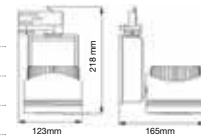

Tracklights-Black Body 45W VT-4545

SKU: 1236 - 3000K Warm White
SKU: 1237 - 4000K Day White
SKU: 1238 - 5000K White

3800157603751
3800157603768
3800157603775

Sensor Compatible:	Yes	Beam Angle:	25°
Voltage/Frequency:	AC:100-240V,50/60Hz	Color of Fixture:	Black
Luminous Flux:	2300lm	Body Type:	Die Cast Aluminium
LED Type:	COB	Life span:	20,000 Hours
CRI:	>95	Dimension:	123x165x218mm
PF:	>0.9	Box Qty:	8 Pcs