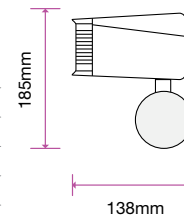

Tracklights-Black Body 40W VT-4540T

SKU: 1191 - 3000K Warm White
SKU: 1192 - 5000K Day White

3800230629548
3800230629555

Sensor Compatible:	Yes	Beam Angle:	22°
Voltage/Frequency:	AC:220-240V,50/60Hz	Color of Fixture:	Black
Luminous Flux:	2600lm	Body Type:	Aluminium
LED Type:	COB	Life span:	20,000 Hours
CRI:	>70	Dimension:	225x185x138mm
PF:	>0.9	Box Qty:	8 Pcs