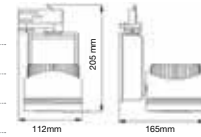

Tracklights-Black Body 33W VT-4535

SKU: 1233 - 3000K Warm White
SKU: 1234 - 4000K Day White
SKU: 1235 - 5000K White

3800157603720
3800157603737
3800157603744

Sensor Compatible:	Yes	Beam Angle:	25°
Voltage/Frequency:	AC:100-240V,50/60Hz	Color of Fixture:	Black
Luminous Flux:	1800lm	Body Type:	Die Cast Aluminium
LED Type:	COB	Life span:	20,000 Hours
CRI:	>95	Dimension:	112x165x205mm
PF:	>0.9	Box Qty:	8 Pcs