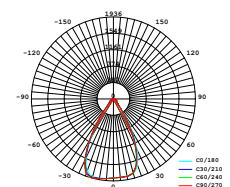

Tracklights-Smart Color Changing

35w VT-7735-W

SKU: 1458 - 3 IN 1 3800157637923

Sensor Compatible:	
Voltage/Frequency:	AC:220-240V,50/60Hz
Luminous Flux:	2350
LED Type:	COB
CRI:	>80
PF:	>0.9

CCT AND DIMMING
VIA SMART PHONE APP

CCT Adjustable
2800K/4000K/6000K