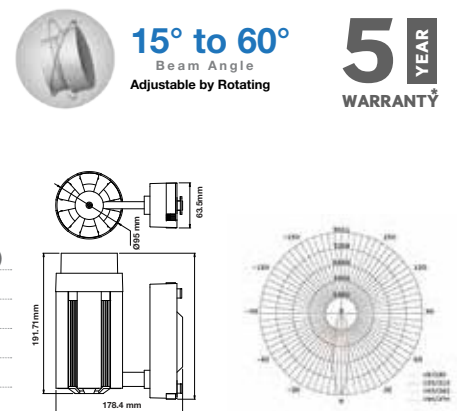

5 YEAR
WARRANTY*

Tracklights-CREE COB-15° to 60°

35w VT-4735

SKU: 1357 - 3000K Warm White 3800157625074
 SKU: 1358 - 4000K Day White 3800157625081
 SKU: 1359 - 6400K White 3800157625098

Sensor Compatible:	Yes	Beam Angle:	15°-60° (Adjustable)
Voltage/Frequency:	AC:220-240V,50/60Hz	Color of Fixture:	White
Luminous Flux:	2800lm	Body Type:	Aluminium
LED Type:	COB(CREE)	Life span:	30,000 Hours
CRI:	>80	Dimension:	178.4x197.7x95mm
PF:	>0.9	Box Qty:	8 Pcs