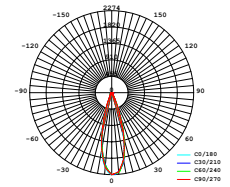

Tracklights-Smart Color Changing

15w VT-7715-W

SKU: 1456 - 3 IN 1 3800157637909

Sensor Compatible:	
Voltage/Frequency:	AC:220-240V,50/60Hz
Luminous Flux:	650
LED Type:	COB
CRI:	>80
PF:	>0.5

CCT AND DIMMING
VIA SMART PHONE APP

CCT Adjustable
2800K/4000K/6000K