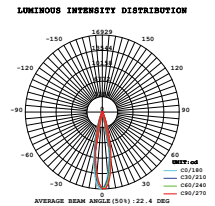

Tracklights-Black Body
33W VT-4534B

SKU: 1242 - 3000K Warm White 3800157604000
SKU: 1231 - 4000K Day White 3800157602525
SKU: 1232 - 5000K White 3800157602532

Sensor Compatible:	Yes	Beam Angle:	22°
Voltage/Frequency:	AC:220-240V,50/60Hz	Color of Fixture:	Black
Luminous Flux:	2300lm	Body Type:	Die Cast Aluminium
LED Type:	COB	Life span:	20,000 Hours
CRI:	>80	Dimension:	106x208x206mm
PF:	>0.9	Box Qty:	8 Pcs