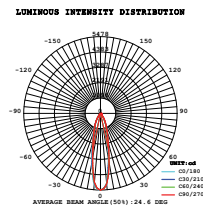

Tracklights-Black Body 45W VT-4545

SKU: 1236 - 3000K Warm White
SKU: 1237 - 4000K Day White
SKU: 1238 - 5000K White

3800157603751
3800157603768
3800157603775

Sensor Compatible:	Yes	Beam Angle:	25°
Voltage/Frequency:	AC:100-240V,50/60Hz	Color of Fixture:	Black
Luminous Flux:	2300lm	Body Type:	Die Cast Aluminium
LED Type:	COB	Life span:	20,000 Hours
CRI:	>95	Dimension:	123x165x218mm
PF:	>0.9	Box Qty:	8 Pcs