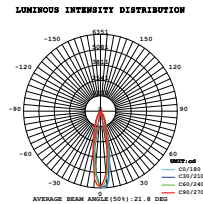

Tracklights-Black Body 33W VT-4535

SKU: 1233 - 3000K Warm White
SKU: 1234 - 4000K Day White
SKU: 1235 - 5000K White

3800157603720
3800157603737
3800157603744

Sensor Compatible:	Yes	Beam Angle:	25°
Voltage/Frequency:	AC:100-240V,50/60Hz	Color of Fixture:	Black
Luminous Flux:	1800lm	Body Type:	Die Cast Aluminium
LED Type:	COB	Life span:	20,000 Hours
CRI:	>95	Dimension:	112x165x205mm
PF:	>0.9	Box Qty:	8 Pcs