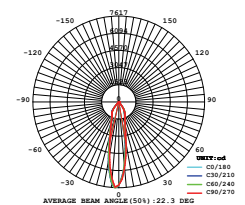

Tracklights-Black Body 40W VT-4540T

SKU: 1191 - 3000K Warm White
SKU: 1192 - 5000K Day White

3800230629548
3800230629555

Sensor Compatible:	Yes	Beam Angle:	22°
Voltage/Frequency:	AC:220-240V,50/60Hz	Color of Fixture:	Black
Luminous Flux:	2600lm	Body Type:	Aluminium
LED Type:	COB	Life span:	20,000 Hours
CRI:	>70	Dimension:	225x185x138mm
PF:	>0.9	Box Qty:	8 Pcs