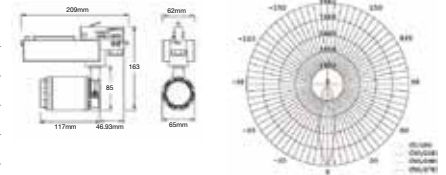

Tracklights-Black-White Body

10w VT-4512

SKU: 1332 - 3000K Warm White 3800157620604
SKU: 1333 - 4000K Day White 3800157620611
SKU: 1334 - 6000K White 3800157620628

Sensor Compatible:	Yes	Beam Angle:	24°
Voltage/Frequency:	AC:220-240V,50/60Hz	Color of Fixture:	Black+White
Luminous Flux:	800lm	Body Type:	Aluminium
LED Type:	COB	Life span:	30,000 Hours
CRI:	>80	Dimension:	209x65x163mm
PF:	>0.9	Box Qty:	40 Pcs

5 YEAR
WARRANTY*