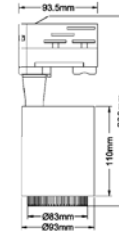

Tracklights-Color Changing
18w VT-4718-W

SKU: 1410 - 3 IN 1 3800157629324

CCT Adjustable
2800K/4000K/6000K

Lens Angle Adjustable
20°-60°

Triac Dimmable

Sensor Compatible:	Yes
Voltage/Frequency:	AC:220-240V,50/60Hz
Luminous Flux:	1450lm
LED Type:	COB
CRI:	>95
PF:	>0.9

Beam Angle:	20° ~ 60° (Adjustable)
Color of Fixture:	White
Body Type:	Aluminium
Life span:	30,000 Hours
Dimension:	Ø93x93.5x203mm
Box Qty:	20 Pcs

5 YEAR WARRANTY*