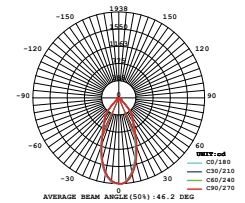

Tracklights-Black Body 20W VT-4521T

SKU: 1202 - 5000K Day White

3800157600187

Sensor Compatible:	Yes	Beam Angle:	46°
Voltage/Frequency:	AC:100-240V,50/60Hz	Color of Fixture:	Black
Luminous Flux:	1500lm	Body Type:	Die Cast Aluminium
LED Type:	COB	Life span:	20,000 Hours
CRI:	>80	Dimension:	Ø80x185mm
PF:	>0.9	Box Qty:	8 Pcs