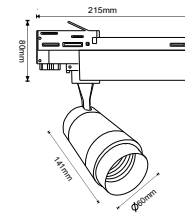

Tracklights-Smart Color Changing

15w VT-7715-B

SKU: 1457 - 3 IN 1 3800157637916

Sensor Compatible:	
Voltage/Frequency:	AC:220-240V,50/60Hz
Luminous Flux:	500
LED Type:	COB
CRI:	>80
PF:	>0.5

CCT AND DIMMING
VIA SMART PHONE APP

CCT Adjustable
2800K/4000K/6000K