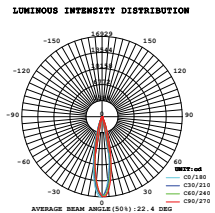

Tracklights-White Body
35W VT-4536W

SKU: 1255 - 3000K Warm White 3800157607551
SKU: 1256 - 4500K Day White 3800157607568
SKU: 1257 - 6000K White 3800157607575

Sensor Compatible:	Yes	Beam Angle:	24°
Voltage/Frequency:	AC:220-240V,50/60Hz	Color of Fixture:	White
Luminous Flux:	3500lm	Body Type:	Aluminium
LED Type:	COB	Life span:	20,000 Hours
CRI:	>80	Dimension:	92x165x192mm
PF:	>0.9	Box Qty:	20 Pcs