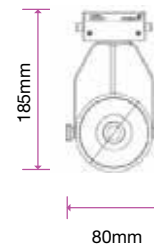

Tracklights-Black Body 20W VT-4521T

SKU: 1202 - 5000K Day White

3800157600187

Sensor Compatible:	Yes	Beam Angle:	46°
Voltage/Frequency:	AC:100-240V,50/60Hz	Color of Fixture:	Black
Luminous Flux:	1500lm	Body Type:	Die Cast Aluminium
LED Type:	COB	Life span:	20,000 Hours
CRI:	>80	Dimension:	Ø80x185mm
PF:	>0.9	Box Qty:	8 Pcs