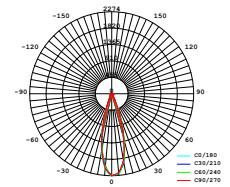

Tracklights-Smart Color Changing

15w VT-7715-B

SKU: 1457 - 3 IN 1 3800157637916

Sensor Compatible:	
Voltage/Frequency:	AC:220-240V,50/60Hz
Luminous Flux:	500
LED Type:	COB
CRI:	>80
PF:	>0.5

CCT AND DIMMING
VIA SMART PHONE APP

CCT Adjustable
2800K/4000K/6000K