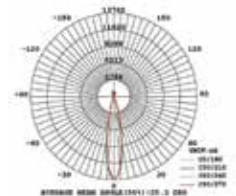

Tracklights-Black Body
15w VT-4615B

SKU: 1301 - 3000K Warm White 3800157619882
SKU: 1302 - 4000K Day White 3800157619899
SKU: 1303 - 6400K White 3800157619905

Sensor Compatible:	Yes	Beam Angle:	24°
Voltage/Frequency:	AC:220-240V,50/60Hz	Color of Fixture:	Black
Luminous Flux:	1350lm	Body Type:	Aluminium
LED Type:	COB	Life span:	30,000 Hours
CRI:	>95	Dimension:	180x97x155mm
PF:	>0.9	Box Qty:	20 Pcs