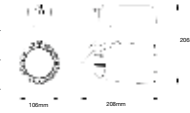

Tracklights-White Body
33W VT-4534W

SKU: 1241 - 3000K Warm White 3800157603997
SKU: 1229 - 4000K Day White 3800157602501
SKU: 1230 - 5000K White 3800157602518

Sensor Compatible:	Yes	Beam Angle:	22°
Voltage/Frequency:	AC:220-240V,50/60Hz	Color of Fixture:	White
Luminous Flux:	2300lm	Body Type:	Die Cast Aluminium
LED Type:	COB	Life span:	20,000 Hours
CRI:	>80	Dimension:	106x208x206mm
PF:	>0.9	Box Qty:	8 Pcs