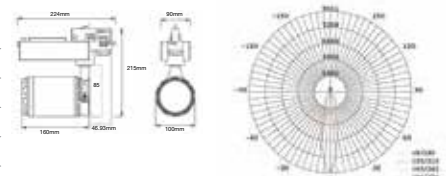

5 YEAR
WARRANTY*

Tracklights-Black-White Body

35w VT-4537

SKU: 1338 - 3000K Warm White 3800157620666
 SKU: 1339 - 4000K Day White 3800157620673
 SKU: 1340 - 6000K White 3800157620680

Sensor Compatible:	Yes	Beam Angle:	24°
Voltage/Frequency:	AC:220-240V,50/60Hz	Color of Fixture:	Black+White
Luminous Flux:	2850lm	Body Type:	Aluminium
LED Type:	COB	Life span:	30,000 Hours
CRI:	>80	Dimension:	224x100x215mm
PF:	>0.9	Box Qty:	10 Pcs