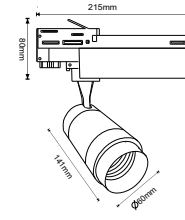

Tracklights-Smart Color Changing

15w VT-7715-W

SKU: 1456 - 3 IN 1 3800157637909

Sensor Compatible:	
Voltage/Frequency:	AC:220-240V,50/60Hz
Luminous Flux:	650
LED Type:	COB
CRI:	>80
PF:	>0.5

CCT AND DIMMING
VIA SMART PHONE APP

CCT Adjustable
2800K/4000K/6000K