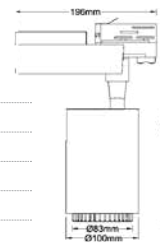

Tracklights-Color Changing
35w VT-4745-W

SKU: 1412 - 3 IN 1 3800157629348

CCT Adjustable
2800K/4000K/6000K

Lens Angle Adjustable
20°-60°

Triac Dimmable

Sensor Compatible:	Yes
Voltage/Frequency:	AC:220-240V,50/60Hz
Luminous Flux:	3000lm
LED Type:	COB
CRI:	>95
PF:	>0.9

Beam Angle:	20° ~ 60° (Adjustable)
Color of Fixture:	White
Body Type:	Aluminium
Life span:	30,000 Hours
Dimension:	Ø100x196x262mm
Box Qty:	8 Pcs

5 YEAR WARRANTY*