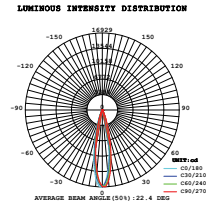

Tracklights-White Body
33W VT-4534W

SKU: 1241 - 3000K Warm White 3800157603997
SKU: 1229 - 4000K Day White 3800157602501
SKU: 1230 - 5000K White 3800157602518

Sensor Compatible:	Yes	Beam Angle:	22°
Voltage/Frequency:	AC:220-240V,50/60Hz	Color of Fixture:	White
Luminous Flux:	2300lm	Body Type:	Die Cast Aluminium
LED Type:	COB	Life span:	20,000 Hours
CRI:	>80	Dimension:	106x208x206mm
PF:	>0.9	Box Qty:	8 Pcs