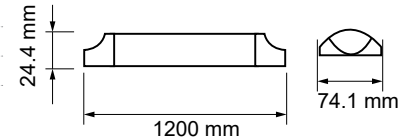

NEW

Grill Fitting-High Lumen

30w VT-8330

SKU: 6490 - 3000K Warm White 3800157650175
SKU: 6491 - 4000K Day White 3800157650182
SKU: 6492 - 6400K White 3800157650199

SuperBRIGHT
160
LUMENS/W

5 YEAR
WARRANTY*

Sensor Compatible: **Yes**
Voltage/Frequency: **AC:220-240V,50Hz**
Luminous Flux: **4800lm**
LED Type: **SMD**
CRI: **>80**

PF: **>0.9**
Beam Angle: **120°**
Body Type: **Plastic**
On/Off: **>15000**
Life span: **30,000 Hours**

Gross weight: **350g**
Dimension: **1200x24.4x74.1mm**
Box Qty: **30 Pcs**