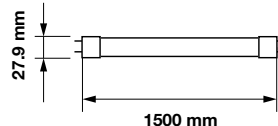

T8-Nano Plastic-150cm

22W VT-1577

SKU: 6265 - 3000K Warm White 3800157612159
SKU: 6309 - 4000K Day White 3800157617437
SKU: 6310 - 6400K White 3800157617444

Dummy Starter
Included