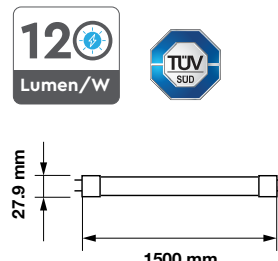

T8-Nano Plastic-High Lumen-150cm

22W VT-1585

SKU: 6306 - 3000K Warm White 3800157617406

Dummy Starter
Included

EQ. Watts:	75w
Voltage/Frequency:	AC:220-240V,50/60Hz
Luminous Flux:	3000lm
LED Type:	SMD
CRI:	>80

PF:	>0.5
Beam Angle:	160°
Body Type:	Nano Plastic
Holder:	G13
Instant start :	0-100% in < 1s

On/Off:	>15,000
Life span:	30,000 Hours
Gross weight:	1000g
Dimension:	27.9x1500mm
Box Qty:	25 Pcs