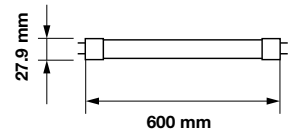

 Dummy Starter
Included

Voltage/Frequency:	AC:220-240V,50Hz
Luminous Flux:	1120lm
LED Type:	SMD
CRI:	>80

PF:	>0.9
Beam Angle:	160°
Body Type:	Nano Plastic
Holder:	G13
Instant start :	0-100% in < 1s

On/Off:	>15,000
Life span:	30,000 Hours
Gross weight:	115g
Dimension:	27.9x600mm
Box Qty:	25 Pcs

Voltage/Frequency:	AC:220-240V,50Hz
Luminous Flux:	1920lm
LED Type:	SMD
CRI:	>80

PF:	>0.9
Beam Angle:	160°
Body Type:	Nano Plastic
Holder:	G13
Instant start :	0-100% in < 1s

On/Off:	>15,000
Life span:	30,000 Hours
Gross weight:	193g
Dimension:	27.9x1200mm
Box Qty:	25 Pcs

Voltage/Frequency:	AC:220-240V,50Hz
Luminous Flux:	2400lm
LED Type:	SMD
CRI:	>80

PF:	>0.9
Beam Angle:	160°
Body Type:	Nano Plastic
Holder:	G13
Instant start :	0-100% in < 1s

On/Off:	>15,000
Life span:	30,000 Hours
Gross weight:	261g
Dimension:	27.9x1500mm
Box Qty:	25 Pcs