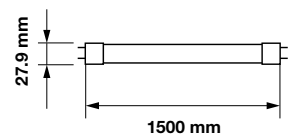

Voltage/Frequency:	AC:220-240V,50Hz
Luminous Flux:	1920lm
LED Type:	SMD
CRI:	>80

PF:	>0.9
Beam Angle:	160°
Body Type:	Nano Plastic
Holder:	G13
Instant start :	0-100% in < 1s

On/Off:	>15,000
Life span:	30,000 Hours
Gross weight:	193g
Dimension:	27.9x1200mm
Box Qty:	25 Pcs

Voltage/Frequency:	AC:220-240V,50Hz
Luminous Flux:	2400lm
LED Type:	SMD
CRI:	>80

PF:	>0.9
Beam Angle:	160°
Body Type:	Nano Plastic
Holder:	G13
Instant start :	0-100% in < 1s

On/Off:	>15,000
Life span:	30,000 Hours
Gross weight:	261g
Dimension:	27.9x1500mm
Box Qty:	25 Pcs