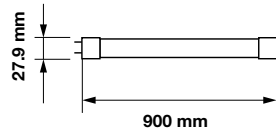

PF:	>0.5
Beam Angle:	160°
Body Type:	Nano Plastic
Holder:	G13
Instant start :	0-100% in < 1s