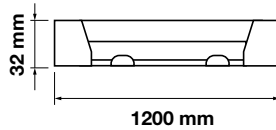

Body Type:	Aluminium+PC
On/Off:	>10,000
Life span:	20,000 Hours
Gross weight:	240g
Dimension:	600x32x25mm
Box Qty:	25 Pcs

Wall Fitting-120cm

20w VT-8121

SKU: 5074 - 3000K Warm White 3800157606776
 SKU: 5075 - 4500K Day White 3800157606783
 SKU: 5076 - 6000K White 3800157606790