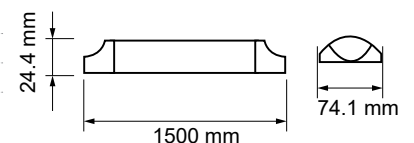

NEW

Grill Fitting-High Lumen

38w VT-8338

SKU: 6493 - 3000K Warm White 3800157650205
SKU: 6494 - 4000K Day White 3800157650212
SKU: 6495 - 6400K White 3800157650229

SuperBRIGHT
160
LUMENS/W

5 YEAR
WARRANTY*

Sensor Compatible: **Yes**
Voltage/Frequency: **AC:220-240V,50Hz**
Luminous Flux: **6080lm**
LED Type: **SMD**
CRI: **>80**

PF: **>0.9**
Beam Angle: **120°**
Body Type: **Plastic**
On/Off: **>15000**
Life span: **30,000 Hours**

Gross weight: **570g**
Dimension: **1500x24.4x74.1mm**
Box Qty: **30 Pcs**