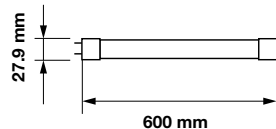

PF:	>0.5
Beam Angle:	160°
Body Type:	Nano Plastic
Holder:	G13
Instant start :	0-100% in < 1s