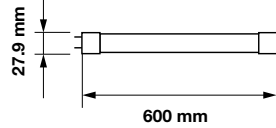

Voltage/Frequency:	AC:220-240V,50Hz
Luminous Flux:	1920lm
LED Type:	SMD
CRI:	>80

PF:	>0.9
Beam Angle:	160°
Body Type:	Nano Plastic
Holder:	G13
Instant start :	0-100% in < 1s

On/Off:	>15,000
Life span:	30,000 Hours
Gross weight:	193g
Dimension:	27.9x1200mm
Box Qty:	25 Pcs

Voltage/Frequency:	AC:220-240V,50Hz
Luminous Flux:	2400lm
LED Type:	SMD
CRI:	>80

PF:	>0.9
Beam Angle:	160°
Body Type:	Nano Plastic
Holder:	G13
Instant start :	0-100% in < 1s

On/Off:	>15,000
Life span:	30,000 Hours
Gross weight:	261g
Dimension:	27.9x1500mm
Box Qty:	25 Pcs

PF:	>0.5
Beam Angle:	160°
Body Type:	Nano Plastic
Holder:	G13
Instant start :	0-100% in < 1s

120
Lumen/W

On/Off:	>15,000
Life span:	30,000 Hours
Gross weight:	125g
Dimension:	27.9x600mm
Box Qty:	25 Pcs

T8-Nano Plastic-Rotatable-60cm