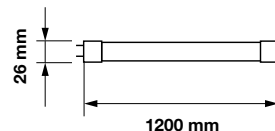

T8 Meat Tube-120cm

18w VT-1228-M

SKU: 6323 3800157619325

EQ. Watts:	36w
Voltage/Frequency:	AC:180-240V,50/60Hz
Luminous Flux:	1530lm
LED Type:	SMD
CRI:	>95

PF:	>0.9
Beam Angle:	160°
Body Type:	Glass with PET
Holder:	G13
Instant start :	0-100% in < 1s

On/Off:	>15,000
Life span:	20,000 Hours
Gross weight:	320g
Dimension:	26x1200mm
Box Qty:	25 Pcs