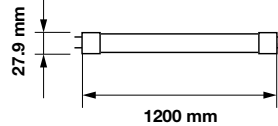

T8-Nano Plastic-120cm

18W VT-1277

SKU: 6263 - 3000K Warm White 3800157612135
SKU: 6273 - 4000K Day White 3800157615426
SKU: 6264 - 6400K White 3800157612142

Dummy Starter
Included