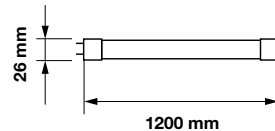

T8 Bread Tube-120cm

18w VT-1228-B

SKU: 6322 3800157619318

EQ. Watts:	36w
Voltage/Frequency:	AC:180-240V,50Hz
Luminous Flux:	1530lm
LED Type:	SMD
CRI:	>95

PF:	>0.9
Beam Angle:	160°
Body Type:	Glass with PET
Holder:	G13
Instant start :	0-100% in < 1s

On/Off:	>15,000
Life span:	20,000 Hours
Gross weight:	320g
Dimension:	26x1200mm
Box Qty:	25 Pcs