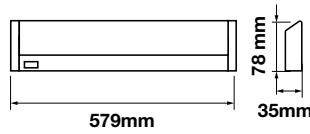

Body Type:	Aluminium+Plastic
On/Off:	>10,000
Life span:	20,000 Hours
Gross weight:	260g
Dimension:	300x75x25mm
Box Qty:	10 Pcs

Cabinet Fitting

10w VT-8112

SKU: 5068 - 3000K Warm White 3800157606714
 SKU: 5069 - 4500K Day White 3800157606721
 SKU: 5070 - 6000K White 3800157606738