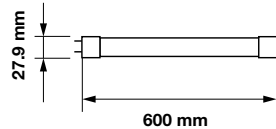

PF:	>0.5
Beam Angle:	160°
Body Type:	Nano Plastic
Holder:	G13
Instant start :	0-100% in < 1s