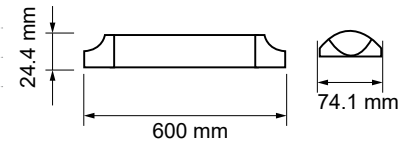

NEW

Grill Fitting-High Lumen

15w VT-8315

SKU: 6487 - 3000K Warm White 3800157650144
SKU: 6488 - 4000K Day White 3800157650151
SKU: 6489 - 6400K White 3800157650168

SuperBRIGHT
160
LUMENS/W

5 YEAR
WARRANTY*

Sensor Compatible: **Yes**
Voltage/Frequency: **AC:220-240V,50Hz**
Luminous Flux: **2400lm**
LED Type: **SMD**
CRI: **>80**

PF: **>0.9**
Beam Angle: **120°**
Body Type: **Plastic**
On/Off: **>15000**
Life span: **30,000 Hours**

Gross weight: **192g**
Dimension: **600x24.4x74.1mm**
Box Qty: **30 Pcs**