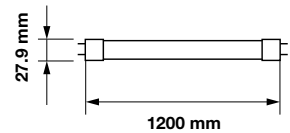

 Dummy Starter
Included

Voltage/Frequency:	AC:220-240V,50Hz
Luminous Flux:	1120lm
LED Type:	SMD
CRI:	>80

PF:	>0.9
Beam Angle:	160°
Body Type:	Nano Plastic
Holder:	G13
Instant start :	0-100% in < 1s

On/Off:	>15,000
Life span:	30,000 Hours
Gross weight:	115g
Dimension:	27.9x600mm
Box Qty:	25 Pcs

Voltage/Frequency:	AC:220-240V,50Hz
Luminous Flux:	1920lm
LED Type:	SMD
CRI:	>80

PF:	>0.9
Beam Angle:	160°
Body Type:	Nano Plastic
Holder:	G13
Instant start :	0-100% in < 1s

On/Off:	>15,000
Life span:	30,000 Hours
Gross weight:	193g
Dimension:	27.9x1200mm
Box Qty:	25 Pcs

Voltage/Frequency:	AC:220-240V,50Hz
Luminous Flux:	2400lm
LED Type:	SMD
CRI:	>80

PF:	>0.9
Beam Angle:	160°
Body Type:	Nano Plastic
Holder:	G13
Instant start :	0-100% in < 1s

On/Off:	>15,000
Life span:	30,000 Hours
Gross weight:	261g
Dimension:	27.9x1500mm
Box Qty:	25 Pcs