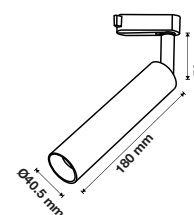

- **COB LED Type**
- **30,000 hrs Lifespan**
- **24° Beam Angle**
- **AC:220-240V,50Hz**
- **High CRI of > 90**
- **Aluminum Body**

MODEL	WATTS	LUMENS	PF	CRI	BOX QTY.	BEAM ANGLE
VT-407-B	7w	420	>0.5	>90	40 pcs	24°

SKU: 353 | 3000K WARM WHITE
SKU: 354 | 4000K DAY WHITE
SKU: 355 | 5000K WHITE

MODEL	WATTS	LUMENS	PF	CRI	BOX QTY.	BEAM ANGLE
VT-415-B	15w	1050	>0.5	>90	40 pcs	24°

SKU: 359 | 3000K WARM WHITE
SKU: 360 | 4000K DAY WHITE
SKU: 361 | 5000K WHITE