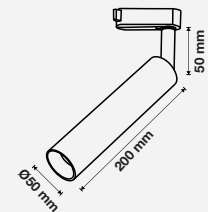

MODEL	WATTS	LUMENS	PF	CRI	BOX QTY.	BEAM ANGLE
VT-420-W	20w	1600	>0.9	>90	40 pcs	24°

SKU: 362 | 3000K WARM WHITE
SKU: 363 | 4000K DAY WHITE
SKU: 364 | 5000K WHITE