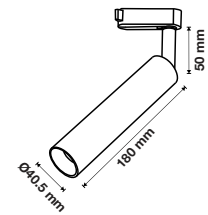

- **COB LED Type**
- **30,000 hrs Lifespan**
- **24° Beam Angle**
- **AC:220-240V,50Hz**
- **High CRI of > 90**
- **Aluminum Body**

MODEL	WATTS	LUMENS	PF	CRI	BOX QTY.	BEAM ANGLE
VT-407-W	7w	490	>0.5	>90	40 pcs	24°

SKU: 350 | 3000K WARM WHITE
SKU: 351 | 4000K DAY WHITE
SKU: 352 | 5000K WHITE

MODEL	WATTS	LUMENS	PF	CRI	BOX QTY.	BEAM ANGLE
VT-415-W	15w	1200	>0.5	>90	40 pcs	24°

SKU: 356 | 3000K WARM WHITE
SKU: 357 | 4000K DAY WHITE
SKU: 358 | 5000K WHITE