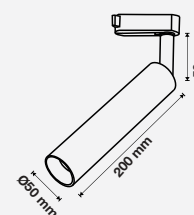

MODEL	WATTS	LUMENS	PF	CRI	BOX QTY.	BEAM ANGLE
VT-420-B	20w	1400	>0.9	>90	40 pcs	24°

SKU: 365 | 3000K WARM WHITE
SKU: 366 | 4000K DAY WHITE
SKU: 367 | 5000K WHITE