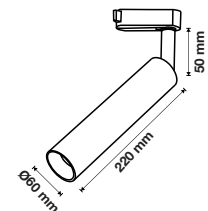

LED TRACKLIGHTS

4 Line Tracklights-White Body

5 YEAR
WARRANTY*

A complete range of durable 7w to 20w 4-line LED track lights with aluminum body equipped with LED Chip by Samsung. These COB LEDs are also renowned for its high-CRI rating, perfect for retail lighting. Available in a stylish, clean white finish.

- **COB LED Type**
- **30,000 hrs Lifespan**
- **24° Beam Angle**
- **AC:220-240V,50Hz**
- **High CRI of > 90**
- **Aluminum Body**

MODEL	WATTS	LUMENS	PF	CRI	BOX QTY.	BEAM ANGLE
VT-407-W	7w	490	>0.5	>90	40 pcs	24°

SKU: 350 | 3000K WARM WHITE
SKU: 351 | 4000K DAY WHITE
SKU: 352 | 5000K WHITE

MODEL	WATTS	LUMENS	PF	CRI	BOX QTY.	BEAM ANGLE
VT-415-W	15w	1200	>0.5	>90	40 pcs	24°

SKU: 356 | 3000K WARM WHITE
SKU: 357 | 4000K DAY WHITE
SKU: 358 | 5000K WHITE

MODEL	WATTS	LUMENS	PF	CRI	BOX QTY.	BEAM ANGLE
VT-420-W	20w	1600	>0.9	>90	40 pcs	24°

SKU: 362 | 3000K WARM WHITE
SKU: 363 | 4000K DAY WHITE
SKU: 364 | 5000K WHITE