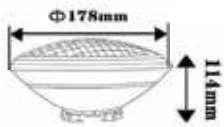

Commercial Type:	PAR56
Voltage/Frequency:	AC/DC:12V,50Hz
Luminous Flux:	800lm
Beam Angle:	120°
CRI:	>80
IP Rating:	IP68
Body Type:	Glass
Dimension:	178x114mm
Cutting Size:	275x145mm
Box Qty:	12 Pcs