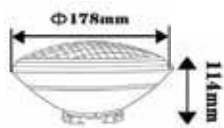

Pool Lights-PAR56
12W VT-1262

SKU: 7560 - 3000K Warm White 3800157633826
SKU: 7559 - 6500K White 3800157633819
SKU: 7561 - Blue 3800157633833

Commercial Type:	PAR56
Voltage/Frequency:	AC/DC:12V,50Hz
Luminous Flux:	1200lm
Beam Angle:	120°
CRI:	>80
IP Rating:	IP68
Body Type:	Glass
Dimension:	178x114mm
Cutting Size:	275x145mm
Box Qty:	12 Pcs