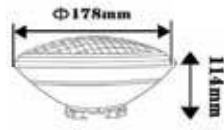

Pool Lights-PAR56
8W VT-1258

SKU: 7556 - 3000K Warm White 3800157633789
SKU: 7555 - 6400K White 3800157633772
SKU: 7557 - Blue 3800157633796

Commercial Type:	PAR56
Voltage/Frequency:	AC/DC:12V,50Hz
Luminous Flux:	800lm
Beam Angle:	120°
CRI:	>80
IP Rating:	IP68
Body Type:	Glass
Dimension:	178x114mm
Cutting Size:	275x145mm
Box Qty:	12 Pcs