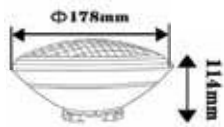

Commercial Type:	PAR56
Voltage/Frequency:	AC/DC:12V,50Hz
Luminous Flux:	1200lm
Beam Angle:	120°
CRI:	>80
IP Rating:	IP68
Body Type:	Glass
Dimension:	178x114mm
Cutting Size:	275x145mm
Box Qty:	12 Pcs