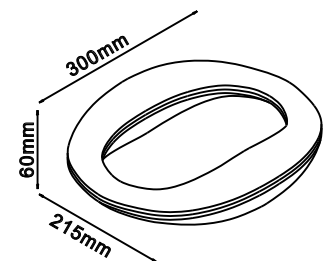

Sensor Compatible:	Yes
Voltage/Frequency:	AC:110-240V,50/60Hz
Luminous Flux:	1100lm
IP Rating:	IP65
CRI:	>80

PF:	>0.45
Beam Angle:	360°
Body Type:	Aluminium
Dimension:	300x215x60mm
Box Qty:	20 Pcs