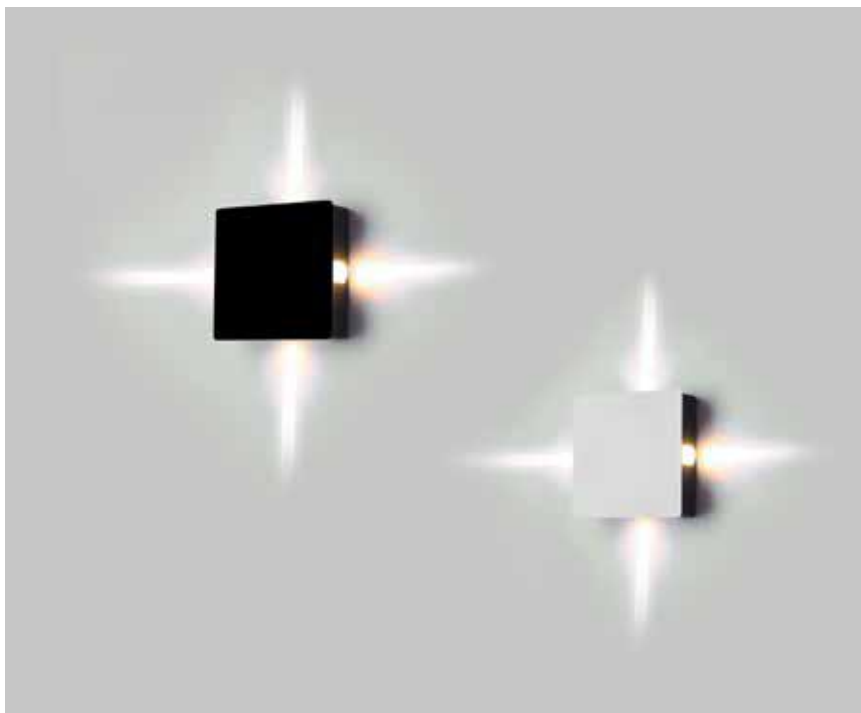

Square-IP65
4W VT-704

Sensor Compatible:	Yes
Voltage/Frequency:	AC:100-240V,50/60Hz
Luminous Flux:	750lm
IP Rating:	IP65
CRI:	>80

PF:	>0.5
Beam Angle:	140°
Body Type:	PC
Dimension:	130x160mm
Box Qty:	20 Pcs