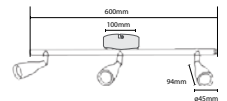

13.5w VT-813-B

SKU: 8271 - 3000K Warm White
SKU: 8273 - 4000K Day White

3800157627214
3800157627238

Sensor Compatible:	Yes
Voltage/Frequency:	AC:220-240V,50/60Hz
Luminous Flux:	1080lm
IP Rating:	IP20
CRI:	>80

PF:	>0.5
Beam Angle:	100°
Body Type:	Plastic+Metal
Dimension:	600x100x94mm
Box Qty:	12 Pcs

Single Head