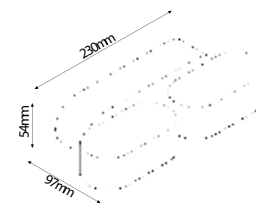

Double Head-Rotatable

12w VT-814

Sensor Compatible: **Yes**
Voltage/Frequency: **AC:110-240V,50/60Hz**
Luminous Flux: **1320lm**
IP Rating: **IP65**
CRI: **>80**

PF: **>0.5**
Beam Angle: **350°**
Body Type: **Aluminium**
Dimension: **230x54x97mm**
Box Qty: **20 Pcs**