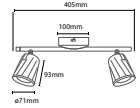

Double Head

12w VT-812-W

SKU: 8254 - 3000K Warm White
SKU: 8256 - 4000K Day White

3800157627047
3800157627061

Sensor Compatible:	Yes
Voltage/Frequency:	AC:220-240V,50/60Hz
Luminous Flux:	960lm
IP Rating:	IP20
CRI:	>80

PF:	>0.5
Beam Angle:	100°
Body Type:	Plastic+Metal
Dimension:	405x100x93mm
Box Qty:	12 Pcs