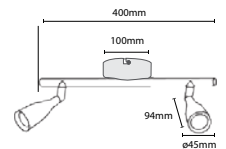

Double Head

9W VT-810-W

SKU: 8266 - 3000K Warm White
SKU: 8268 - 4000K Day White

3800157627160
3800157627184

Sensor Compatible:	Yes
Voltage/Frequency:	AC:220-240V,50/60Hz
Luminous Flux:	720lm
IP Rating:	IP20
CRI:	>80

PF:	>0.5
Beam Angle:	100°
Body Type:	Plastic+Metal
Dimension:	400x100x94mm
Box Qty:	12 Pcs