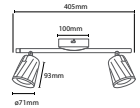

Double Head

12w VT-812-B

SKU: 8255 - 3000K Warm White
SKU: 8257 - 4000K Day White

3800157627054
3800157627078

Sensor Compatible:	Yes
Voltage/Frequency:	AC:220-240V,50/60Hz
Luminous Flux:	960lm
IP Rating:	IP20
CRI:	>80

PF:	>0.5
Beam Angle:	100°
Body Type:	Plastic+Metal
Dimension:	405x100x93mm
Box Qty:	12 Pcs