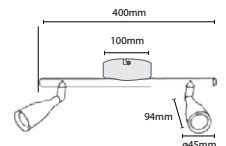

Double Head

9W VT-810-B

SKU: 8267 - 3000K Warm White
SKU: 8269 - 4000K Day White

3800157627177
3800157627191

Sensor Compatible:	Yes
Voltage/Frequency:	AC:220-240V,50/60Hz
Luminous Flux:	720lm
IP Rating:	IP20
CRI:	>80

PF:	>0.5
Beam Angle:	100°
Body Type:	Plastic+Metal
Dimension:	400x100x94mm
Box Qty:	12 Pcs