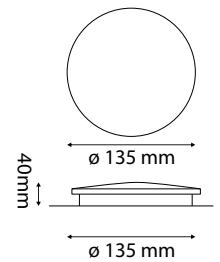

SKU: 7524 - 3000K Warm White 3800157620017
SKU: 7525 - 4000K Day White 3800157620024

Sensor Compatible:	Yes
Voltage/Frequency:	AC:220-240V,50/60Hz
Luminous Flux:	660lm
IP Rating:	IP65
CRI:	>80

PF:	>0.55
Beam Angle:	360°
Body Type:	Aluminium
Dimension:	Ø135mm
Box Qty:	20 Pcs

Round-Bridgelux
9W VT-743