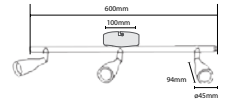

13.5w VT-813-W

SKU: 8270 - 3000K Warm White
SKU: 8272 - 4000K Day White

3800157627207
3800157627221

Sensor Compatible:	Yes
Voltage/Frequency:	AC:220-240V,50/60Hz
Luminous Flux:	1080lm
IP Rating:	IP20
CRI:	>80

PF:	>0.5
Beam Angle:	100°
Body Type:	Plastic+Metal
Dimension:	600x100x94mm
Box Qty:	12 Pcs

Tripple Head