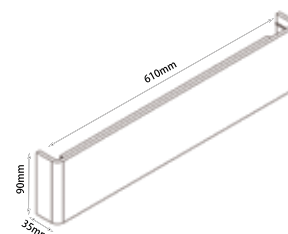

Adjustable Modern Wall Lights

18w VT-819-W

SKU: 8533 - 3000K Warm White 3800157638678
SKU: 8534 - 4000K Day White 3800157638685

Sensor Compatible: **Yes**
Voltage/Frequency: **AC:220-240V,50/60Hz**
Luminous Flux: **1800lm**
IP Rating: **IP44**
CRI: **>80**

PF: **>0.5**
Beam Angle: **Adjustable 5°-90°**
Body Type: **Aluminium**
Dimension: **600x100x42mm**
Box Qty: **10 Pcs**