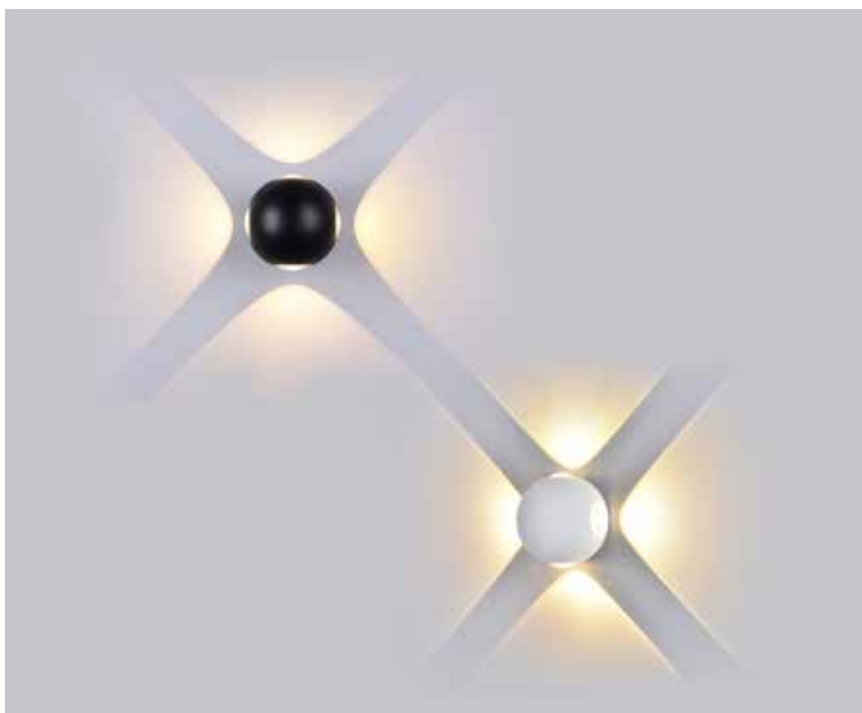

Black

SKU: 8215 - 3000K Warm White 3800157623322
SKU: 8216 - 4000K Day White 3800157623339

Round-IP65

4W VT-706

Sensor Compatible:	Yes
Voltage/Frequency:	AC:220-240V,50/60Hz
Luminous Flux:	440lm
IP Rating:	IP65
CRI:	>80

PF:	>0.5
Beam Angle:	4*60°
Body Type:	Aluminium+Acrylic
Dimension:	150x50mm
Box Qty:	20 Pcs

White

SKU: 8551 - 3000K Warm White 3800157640459
SKU: 8552 - 4000K Day White 3800157640466

Black

SKU: 8553 - 3000K Warm White 3800157640473
SKU: 8554 - 4000K Day White 3800157640480