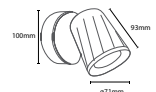

6w VT-806-B

SKU: 8251 - 3000K Warm White
SKU: 8253 - 4000K Day White

3800157627016
3800157627030

Sensor Compatible:	Yes
Voltage/Frequency:	AC:220-240V,50/60Hz
Luminous Flux:	480lm
IP Rating:	IP20
CRI:	>80

PF:	>0.5
Beam Angle:	100°
Body Type:	Plastic+Metal
Dimension:	100x93mm
Box Qty:	24 Pcs