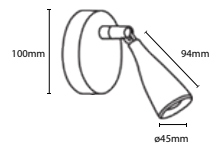

Single Head

4.5W VT-805-B

SKU: 8263 - 3000K Warm White
SKU: 8265 - 4000K Day White

3800157627139
3800157627153

Sensor Compatible:	Yes
Voltage/Frequency:	AC:220-240V,50/60Hz
Luminous Flux:	360lm
IP Rating:	IP20
CRI:	>80

PF:	>0.5
Beam Angle:	100°
Body Type:	Plastic+Metal
Dimension:	100x94x45mm
Box Qty:	12 Pcs