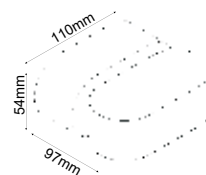

Single Head-Rotatable

6w VT-816

Sensor Compatible: **Yes**
Voltage/Frequency: **AC:220-240V,50/60Hz**
Luminous Flux: **660lm**
IP Rating: **IP65**
CRI: **>80**

PF: **>0.5**
Beam Angle: **350°**
Body Type: **Aluminium**
Dimension: **110x54x97mm**
Box Qty: **20 Pcs**