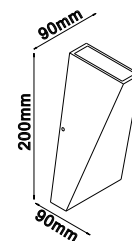

Triangle Light

6W VT-826

Sensor Compatible:	Yes
Voltage/Frequency:	AC:220-240V,50/60Hz
Luminous Flux:	660lm
IP Rating:	IP65
CRI:	>80

PF:	>0.5
Beam Angle:	Up15°-Down120°
Body Type:	Aluminium
Dimension:	90x200x90mm
Box Qty:	20 Pcs