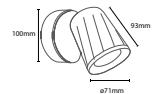

6w VT-806-W

SKU: 8250 - 3000K Warm White
SKU: 8252 - 4000K Day White

3800157627009
3800157627023

Sensor Compatible:	Yes
Voltage/Frequency:	AC:220-240V,50/60Hz
Luminous Flux:	480lm
IP Rating:	IP20
CRI:	>80

PF:	>0.5
Beam Angle:	100°
Body Type:	Plastic+Metal
Dimension:	100x93mm
Box Qty:	24 Pcs

Single Head