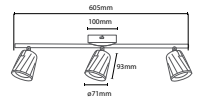

Triple Head

18w VT-818-W

SKU: 8258 - 3000K Warm White
SKU: 8260 - 4000K Day White

3800157627085
3800157627108

Sensor Compatible:	Yes
Voltage/Frequency:	AC:220-240V,50/60Hz
Luminous Flux:	1440lm
IP Rating:	IP20
CRI:	>80

PF:	>0.5
Beam Angle:	100°
Body Type:	Plastic+Metal
Dimension:	605x100x93mm
Box Qty:	12 Pcs