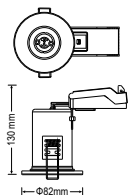

IP Rating:	IP65
Dimension:	Ø86mmx115mm
Cutting Size:	65mm
Box Qty:	40 Pcs

**90 MIN**  
Fire Rated

**Fire Rated Fitting-GU10**

SKU: 3686 EAN: 3800157626910

Model:	VT-703-SN
Base:	GU10
Material:	Steel
Shape:	Round
Color of Fxture:	Satin Nickel

IP Rating:	IP20
Dimension:	Ø82mmx130mm
Cutting Size:	68mm
Box Qty:	40 Pcs

**90 MIN**  
Fire Rated

**Fire Rated Fitting-GU10**

SKU: 3687 EAN: 3800157626927

Model:	VT-703-W
Base:	GU10
Material:	Steel
Shape:	Round
Color of Fxture:	White

IP Rating:	IP20
Dimension:	Ø82mmx130mm
Cutting Size:	68mm
Box Qty:	40 Pcs

**90 MIN**  
Fire Rated

**Fire Rated Fitting-GU10**

SKU: 3688 EAN: 3800157626934

Model:	VT-703-CH
Base:	GU10
Material:	Steel
Shape:	Round
Color of Fxture:	Chrome

IP Rating:	IP20
Dimension:	Ø80mmx115mm
Cutting Size:	65mm
Box Qty:	50 Pcs