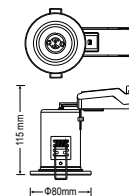

IP Rating:	IP20
Dimension:	Ø80mmx115mm
Cutting Size:	65mm
Box Qty:	50 Pcs

**90 MIN**  
Fire Rated

**Fire Rated Fitting-GU10**

SKU: 3681 EAN: 3800157626866

Model:	VT-701-W
Base:	GU10
Material:	Steel
Shape:	Round
Color of Fxture:	White

IP Rating:	IP20
Dimension:	Ø80mmx115mm
Cutting Size:	65mm
Box Qty:	50 Pcs

**90 MIN**  
Fire Rated

**Fire Rated Fitting-GU10**

SKU: 3682 EAN: 3800157626873

Model:	VT-701-CH
Base:	GU10
Material:	Steel
Shape:	Round
Color of Fxture:	Chrome

IP Rating:	IP20
Dimension:	Ø80mmx115mm
Cutting Size:	65mm
Box Qty:	50 Pcs