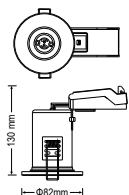

IP Rating:	IP65
Dimension:	Ø86mmx115mm
Cutting Size:	65mm
Box Qty:	40 Pcs

**90 MIN Fire Rated**

**IP65 RATING**

**Fire Rated Fitting-GU10**  
 SKU: 3684 EAN: 3800157626897

Model:	VT-702-W
Base:	GU10
Material:	Steel
Shape:	Round
Color of Fxture:	White

IP Rating:	IP65
Dimension:	Ø86mmx115mm
Cutting Size:	65mm
Box Qty:	40 Pcs

**90 MIN Fire Rated**

**IP65 RATING**

**Fire Rated Fitting-GU10**  
 SKU: 3685 EAN: 3800157626903

Model:	VT-702-CH
Base:	GU10
Material:	Steel
Shape:	Round
Color of Fxture:	Chrome

IP Rating:	IP65
Dimension:	Ø86mmx115mm
Cutting Size:	65mm
Box Qty:	40 Pcs

**90 MIN**  
Fire Rated

**Fire Rated Fitting-GU10**

SKU: 3686 EAN: 3800157626910

Model:	VT-703-SN
Base:	GU10
Material:	Steel
Shape:	Round
Color of Fxture:	Satin Nickel

IP Rating:	IP20
Dimension:	Ø80mmx115mm
Cutting Size:	65mm
Box Qty:	50 Pcs