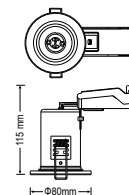

IP Rating:	IP20
Dimension:	Ø82mmx130mm
Cutting Size:	68mm
Box Qty:	40 Pcs

**90 MIN**  
Fire Rated

**Fire Rated Fitting-GU10**

SKU: 3687 EAN: 3800157626927

Model:	VT-703-W
Base:	GU10
Material:	Steel
Shape:	Round
Color of Fxture:	White

IP Rating:	IP20
Dimension:	Ø82mmx130mm
Cutting Size:	68mm
Box Qty:	40 Pcs

**90 MIN**  
Fire Rated

**Fire Rated Fitting-GU10**

SKU: 3688 EAN: 3800157626934

Model:	VT-703-CH
Base:	GU10
Material:	Steel
Shape:	Round
Color of Fxture:	Chrome

IP Rating:	IP20
Dimension:	Ø82mmx130mm
Cutting Size:	68mm
Box Qty:	40 Pcs

**90 MIN**  
Fire Rated

**Fire Rated Fitting-GU10**

SKU: 3680 EAN: 3800157626859

Model:	VT-701-SN
Base:	GU10
Material:	Steel
Shape:	Round
Color of Fxture:	Satin Nickel

IP Rating:	IP20
Dimension:	Ø80mmx115mm
Cutting Size:	65mm
Box Qty:	50 Pcs