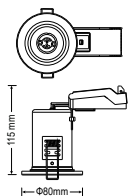

IP Rating:	IP20
Dimension:	Ø82mmx130mm
Cutting Size:	68mm
Box Qty:	40 Pcs

**90 MIN**  
Fire Rated

**Fire Rated Fitting-GU10**

SKU: 3688 EAN: 3800157626934

Model:	VT-703-CH
Base:	GU10
Material:	Steel
Shape:	Round
Color of Fxture:	Chrome

IP Rating:	IP20
Dimension:	Ø82mmx130mm
Cutting Size:	68mm
Box Qty:	40 Pcs

**90 MIN**  
Fire Rated

**Fire Rated Fitting-GU10**

SKU: 3680 EAN: 3800157626859

Model:	VT-701-SN
Base:	GU10
Material:	Steel
Shape:	Round
Color of Fxture:	Satin Nickel

IP Rating:	IP20
Dimension:	Ø80mmx115mm
Cutting Size:	65mm
Box Qty:	50 Pcs

**90 MIN**  
Fire Rated

**Fire Rated Fitting-GU10**

SKU: 3681 EAN: 3800157626866

Model:	VT-701-W
Base:	GU10
Material:	Steel
Shape:	Round
Color of Fxture:	White

IP Rating:	IP20
Dimension:	Ø80mmx115mm
Cutting Size:	65mm
Box Qty:	50 Pcs