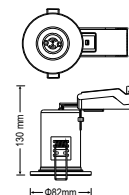

IP Rating:	IP65
Dimension:	Ø86mmx115mm
Cutting Size:	65mm
Box Qty:	40 Pcs

**90 MIN**  
Fire Rated

**Fire Rated Fitting-GU10**

SKU: 3686 EAN: 3800157626910

Model:	VT-703-SN
Base:	GU10
Material:	Steel
Shape:	Round
Color of Fxture:	Satin Nickel

IP Rating:	IP20
Dimension:	Ø82mmx130mm
Cutting Size:	68mm
Box Qty:	40 Pcs

**90 MIN**  
Fire Rated

**Fire Rated Fitting-GU10**

SKU: 3687 EAN: 3800157626927

Model:	VT-703-W
Base:	GU10
Material:	Steel
Shape:	Round
Color of Fxture:	White

IP Rating:	IP20
Dimension:	Ø82mmx130mm
Cutting Size:	68mm
Box Qty:	40 Pcs

**90 MIN**  
Fire Rated

**Fire Rated Fitting-GU10**

SKU: 3688 EAN: 3800157626934

Model:	VT-703-CH
Base:	GU10
Material:	Steel
Shape:	Round
Color of Fxture:	Chrome