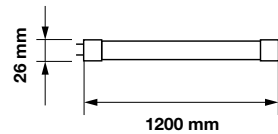

On/Off:	>15,000
Life span:	20,000 Hours
Gross weight:	320g
Dimension:	26x1200mm
Box Qty:	25 Pcs