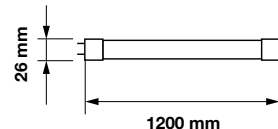

T8 Meat Tube-120cm
18w VT-1228-M

SKU: 6323 3800157619325

EQ. Watts:	36w
Voltage/Frequency:	AC:180-240V,50/60Hz
Luminous Flux:	1530lm
LED Type:	SMD
CRI:	>95

PF:	>0.9
Beam Angle:	160°
Body Type:	Glass with PET
Holder:	G13
Instant start :	0-100% in < 1s

On/Off:	>15,000
Life span:	20,000 Hours
Gross weight:	320g
Dimension:	26x1200mm
Box Qty:	25 Pcs