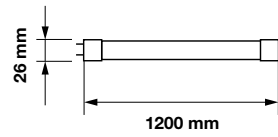

On/Off:	>15,000
Life span:	20,000 Hours
Gross weight:	320g
Dimension:	26x1200mm
Box Qty:	25 Pcs