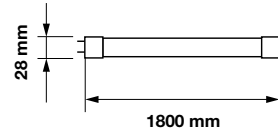

T8-Aluminium Plastic-180cm
40w VT-1840

SKU: 6251 - 4500K Day White 3800157607841
SKU: 6250 - 6000K White 3800157607834

EQ. Watts:	80w
Voltage/Frequency:	AC:85-265V,50/60Hz
Luminous Flux:	3800lm
LED Type:	SMD
CRI:	>80

PF:	>0.9
Beam Angle:	120°
Body Type:	Aluminium+PC
Holder:	G13
Instant start :	0-100% in < 1s

On/Off:	>15,000
Life span:	20,000 Hours
Gross weight:	800g
Dimension:	28x1800mm
Box Qty:	25 Pcs