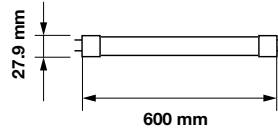

5 YEAR WARRANTY

Dummy Starter Included

EQ. Watts:	25w
Voltage/Frequency:	AC:220-240V,50/60Hz
Luminous Flux:	1100lm
LED Type:	SMD
CRI:	>80

120 ± LUMENS/WATT SUPER EFFICIENT

PF:	>0.5
Beam Angle:	160°
Body Type:	Nano Plastic
Holder:	G13
Instant start :	0-100% in < 1s

On/Off:	>15,000
Life span:	30,000 Hours
Gross weight:	125g
Dimension:	27.9x600mm
Box Qty:	25 Pcs

T8-Nano Plastic-Rotatable-60cm

10w VT-6072-R

SKU: 6229 - 3000K Warm White 3800157605212
SKU: 6231 - 6400K White 3800157605236