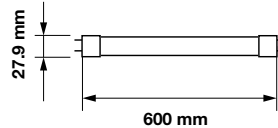

T8-Nano Plastic-60cm

10w VT-6072-NR

SKU: 6392 - 3000K Warm White 3800157625296
SKU: 6393 - 4000K Day White 3800157625302
SKU: 6394 - 6400K White 3800157625319

3 YEAR WARRANTY

Dummy Starter Included

EQ. Watts:	18w
Voltage/Frequency:	AC:220-240V,50Hz
Luminous Flux:	850lm
LED Type:	SMD
CRI:	>80