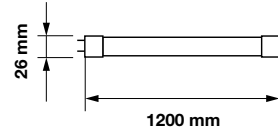

T8 Bread Tube-120cm
18w VT-1228-B

SKU: 6322 3800157619318

EQ. Watts:	36w
Voltage/Frequency:	AC:180-240V,50Hz
Luminous Flux:	1530lm
LED Type:	SMD
CRI:	>95

PF:	>0.9
Beam Angle:	160°
Body Type:	Glass with PET
Holder:	G13
Instant start :	0-100% in < 1s

On/Off:	>15,000
Life span:	20,000 Hours
Gross weight:	320g
Dimension:	26x1200mm
Box Qty:	25 Pcs