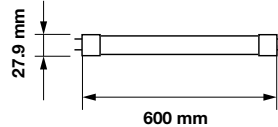

T8-Nano Plastic-Rotatable-60cm

10w VT-6072-R

SKU: 6229 - 3000K Warm White 3800157605212
SKU: 6231 - 6400K White 3800157605236

3 YEAR WARRANTY

Dummy Starter Included

EQ. Watts:	18w
Voltage/Frequency:	AC:220-240V,50Hz
Luminous Flux:	850lm
LED Type:	SMD
CRI:	>80