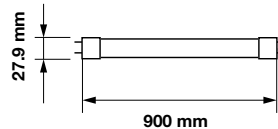

T8-Nano Plastic-90cm

14w VT-9077

SKU: 6272 - 4000K Day White 3800157615419
SKU: 6262 - 6400K White 3800157612128

3 YEAR WARRANTY

Dummy Starter Included

EQ. Watts:	25w
Voltage/Frequency:	AC:220-240V,50Hz
Luminous Flux:	1200lm
LED Type:	SMD
CRI:	>80