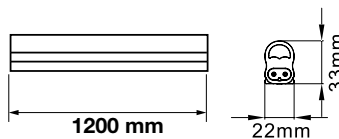

T5-With Fitting-120cm

14W VT-1273

SKU: 6172 - 3000K Warm White 3800230629210

Sensor Compatible:	Yes
Voltage/Frequency:	AC:200-240V,50/60Hz
Luminous Flux:	1260lm
LED Type:	SMD
CRI:	>80
PF:	>0.9
Beam Angle:	120°

Body Type:	Plastic
On/Off:	>10,000
Life span:	20,000 Hours
Gross weight:	300g
Dimension:	1200x22x33mm
Box Qty:	50 Pcs