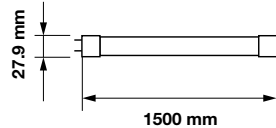

T8-Nano Plastic-High Lumen-150cm

22w VT-1585

SKU: 6306 - 3000K Warm White 3800157617406

5
YEAR
WARRANTY

Dummy Starter
Included

120 +
LUMENS/WATT
SUPER EFFICIENT