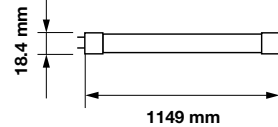

T5-Glass Plastic-120cm
16w VT-1225

SKU: 6320 - 4000K Day White 3800157619295
SKU: 6321 - 6500K White 3800157619301

EQ. Watts:	28w
Voltage/Frequency:	AC:220-240V,50Hz
Luminous Flux:	1600lm
LED Type:	SMD
CRI:	>80

PF:	>0.5
Beam Angle:	160°
Body Type:	Glass with PET
Holder:	G5
Instant start :	0-100% in < 1s

On/Off:	>15,000
Life span:	20,000 Hours
Gross weight:	208g
Dimension:	18.4x1149mm
Box Qty:	25 Pcs