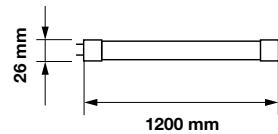

On/Off:	>15,000
Life span:	20,000 Hours
Gross weight:	320g
Dimension:	26x1200mm
Box Qty:	25 Pcs