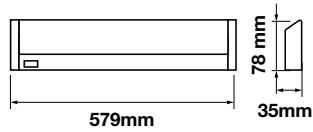

Cabinet Fitting

10w VT-8112

SKU: 5068 - 3000K Warm White 3800157606714
SKU: 5069 - 4500K Day White 3800157606721
SKU: 5070 - 6000K White 3800157606738