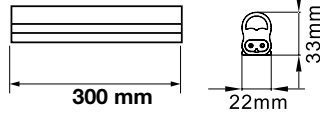

T5-With Fitting-30cm

4W VT-3033

SKU: 6167 - 4500K Day White 3800230629166

Sensor Compatible:	Yes
Voltage/Frequency:	AC:200-240V,50/60Hz
Luminous Flux:	360lm
LED Type:	SMD
CRI:	>80
PF:	>0.5
Beam Angle:	120°

Body Type:	Plastic
On/Off:	>10,000
Life span:	20,000 Hours
Gross weight:	140g
Dimension:	300x22x33mm
Box Qty:	50 Pcs