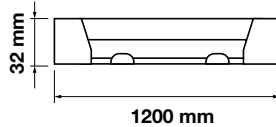

Body Type:	Aluminium+PC
On/Off:	>10,000
Life span:	20,000 Hours
Gross weight:	240g
Dimension:	600x32x25mm
Box Qty:	25 Pcs

Wall Fitting-120cm

20w VT-8121

SKU: 5074 - 3000K Warm White 3800157606776
 SKU: 5075 - 4500K Day White 3800157606783
 SKU: 5076 - 6000K White 3800157606790