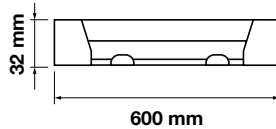

Wall Fitting-60cm

10w VT-8111

SKU: 5071 - 3000K Warm White 3800157606745
SKU: 5072 - 4500K Day White 3800157606752
SKU: 5073 - 6000K White 3800157606769