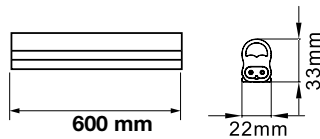

T5-With Fitting-60cm

7W VT-6073

SKU: 6169 - 3000K Warm White 3800230629180

Sensor Compatible:	Yes
Voltage/Frequency:	AC:200-240V,50/60Hz
Luminous Flux:	630lm
LED Type:	SMD
CRI:	>80
PF:	>0.9
Beam Angle:	120°

Body Type:	Plastic
On/Off:	>10,000
Life span:	20,000 Hours
Gross weight:	210g
Dimension:	600x22x33mm
Box Qty:	50 Pcs