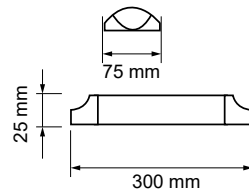

Prismatic Fitting-30cm

10W VT-8013

SKU: 4987 - 3000K Warm White 3800157601955

Sensor Compatible:	Yes
Voltage/Frequency:	AC:200-240V,50Hz
Luminous Flux:	900lm
LED Type:	SMD
CRI:	>80
PF:	>0.5
Beam Angle:	110°

Body Type:	Aluminium+Plastic
On/Off:	>10,000
Life span:	20,000 Hours
Gross weight:	260g
Dimension:	300x75x25mm
Box Qty:	10 Pcs