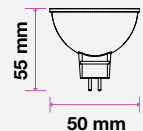

MODEL	WATTS	EQ.WATTS	LUMENS	BASE	BOX QTY.
VT-267	6.5w	40w	450	GU5.3	200 pcs

- SKU: 207 | 3000K WARM WHITE
- SKU: 208 | 4000K DAY WHITE
- SKU: 209 | 6400K WHITE