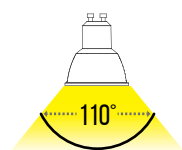

APPLICATION

Ideal for lighting applications in residential, commercial, and hospitality locations.

V-TAC[®]
INNOVATIVE LED LIGHTING

KEY FEATURES

- Classic halogen-like design with up to 80% power savings
- Compatibility ensured: available in all existing spotlight holders
- Optional beam angles: ranging from 38°D to 300°D
- Set the right tone: dimmable options available