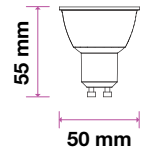

MODEL	WATTS	EQ.WATTS	LUMENS	BASE	BOX QTY.
VT-247	6.5w	60w	480	GU10	200 pcs

- SKU: 192 | 3000K WARM WHITE
- SKU: 193 | 4000K DAY WHITE
- SKU: 194 | 6400K WHITE