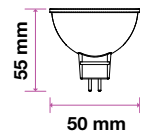

LED SPOTLIGHTS
MR16 | GU10

5 YEAR
WARRANTY*

MODEL	WATTS	EQ.WATTS	LUMENS	BASE	BOX QTY.
VT-257	6.5w	55w	450	GU5.3	200 pcs

- SKU: 204 | 3000K WARM WHITE
- SKU: 205 | 4000K DAY WHITE
- SKU: 206 | 6400K WHITE

MODEL	WATTS	EQ.WATTS	LUMENS	BASE	BOX QTY.
VT-267	6.5w	40w	450	GU5.3	200 pcs

- SKU: 207 | 3000K WARM WHITE
- SKU: 208 | 4000K DAY WHITE
- SKU: 209 | 6400K WHITE

MODEL	WATTS	EQ.WATTS	LUMENS	BASE	BOX QTY.
VT-247	6.5w	60w	480	GU10	200 pcs

- SKU: 192 | 3000K WARM WHITE
- SKU: 193 | 4000K DAY WHITE
- SKU: 194 | 6400K WHITE

MODEL	WATTS	EQ.WATTS	LUMENS	BASE	BOX QTY.
VT-227	6.5w	60w	480	GU10	200 pcs

- SKU: 189 | 3000K WARM WHITE
- SKU: 190 | 4000K DAY WHITE
- SKU: 191 | 6400K WHITE