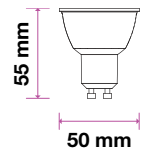

MODEL	WATTS	EQ.WATTS	LUMENS	BASE	BOX QTY.
VT-227	6.5w	60w	480	GU10	200 pcs

- SKU: 189 | 3000K WARM WHITE
- SKU: 190 | 4000K DAY WHITE
- SKU: 191 | 6400K WHITE