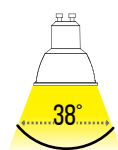

APPLICATION

Ideal for lighting applications in residential, commercial, and hospitality locations.

V-TAC[®]
INNOVATIVE LED LIGHTING

KEY FEATURES

- Classic halogen-like design with up to 80% power savings
- Compatibility ensured: available in all existing spotlight holders
- Optional beam angles: ranging from 38°D to 300°D
- Set the right tone: dimmable options available