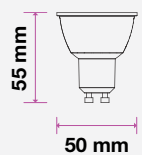

MODEL WATTS EQ.WATTS LUMENS BASE BOX QTY.
VT-292 8w 70w 720 GU10 200 pcs

SKU: 872 | 3000K WARM WHITE
SKU: 873 | 4000K DAY WHITE
SKU: 874 | 6400K WHITE