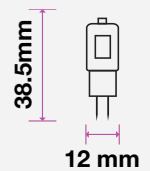

LED SPOTLIGHTS

LED Capsules Lights

Our newly improved range of capsule lights are the ideal choice for replacing Halogen counterparts. Now equipped with LEDs provided by Samsung for maximum efficiency.

- 30,000-hr lifespan
- DC: 12V for G4
- AC: 220-240V, 50Hz for G9
- CRI: >80

5 YEAR
WARRANTY*

MODEL	WATTS	EQ.WATTS	LUMENS	BASE	BOX QTY.
VT-201	1.5w	10w	100	G4	200 pcs

- SKU: 240 | 3000K WARM WHITE
- SKU: 241 | 4000K DAY WHITE
- SKU: 242 | 6400K WHITE

MODEL	WATTS	EQ.WATTS	LUMENS	BASE	BOX QTY.
VT-234	3.2w	30w	385	G4	200 pcs

- SKU: 131 | 3000K WARM WHITE
- SKU: 132 | 4000K DAY WHITE
- SKU: 133 | 6400K WHITE

MODEL	WATTS	EQ.WATTS	LUMENS	BASE	BOX QTY.
VT-203	2.5w	20w	200	G9	200 pcs

- SKU: 243 | 3000K WARM WHITE
- SKU: 244 | 4000K DAY WHITE
- SKU: 245 | 6400K WHITE

MODEL	WATTS	EQ.WATTS	LUMENS	BASE	BOX QTY.
VT-204	3w	25w	300	G9	200 pcs

- SKU: 246 | 3000K WARM WHITE
- SKU: 247 | 4000K DAY WHITE
- SKU: 248 | 6400K WHITE