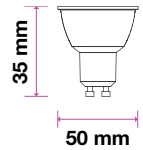

LED SPOTLIGHTS

LED GU10 Lights

Achieve a warm soft glow in any room with our improved range of GU10 spotlights with 30,000-hr lamp life.

- Clear and frost cover options
- Available in 38°D or 110°D beam angle
- Dimmable options available
- 30,000-hr lifespan
- DC: 12V for GU5.3
- AC: 220-240V, 50Hz for GU10
- CRI: >80

5 YEAR WARRANTY*

MODEL	WATTS	EQ.WATTS	LUMENS	BASE	BOX QTY.
VT-232	2w	15w	180	GU10	200 pcs

SKU: 869 | 3000K WARM WHITE
SKU: 870 | 4000K DAY WHITE
SKU: 871 | 6400K WHITE

MODEL	WATTS	EQ.WATTS	LUMENS	BASE	BOX QTY.
VT-205	5w	35w	400	GU10	200 pcs

SKU: 201 | 3000K WARM WHITE
SKU: 202 | 4000K DAY WHITE
SKU: 203 | 6400K WHITE

MODEL	WATTS	EQ.WATTS	LUMENS	BASE	SHAPE	BOX QTY.
VT-275	5w	40w	380	GU10		192 pcs

SKU: 108 | 3000K WARM WHITE
SKU: 510 | 4000K DAY WHITE
SKU: 511 | 6400K WHITE

MODEL	WATTS	EQ.WATTS	LUMENS	BASE	SHAPE	BOX QTY.
VT-275D	5w	35w	380	GU10		192 pcs

SKU: 109 | 3000K WARM WHITE
SKU: 512 | 4000K DAY WHITE
SKU: 897 | 6400K WHITE

LED SPOT LIGHTS