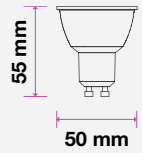

MODEL WATTS EQ.WATTS LUMENS BASE BOX QTY.
VT-247D 6.5w 55w 450 GU10 200 pcs

SKU: 198 | 3000K WARM WHITE
SKU: 199 | 4000K DAY WHITE
SKU: 200 | 6400K WHITE