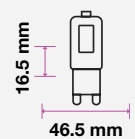

MODEL	WATTS	EQ.WATTS	LUMENS	BASE	BOX QTY.
VT-203	2.5w	20w	200	G9	200 pcs

- SKU: 243 | 3000K WARM WHITE
- SKU: 244 | 4000K DAY WHITE
- SKU: 245 | 6400K WHITE