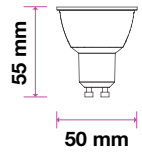

MODEL WATTS EQ.WATTS LUMENS BASE BOX QTY.
VT-227D 6.5w 35w 450 GU10 200 pcs

SKU: 195 | 3000K WARM WHITE
SKU: 196 | 4000K DAY WHITE
SKU: 197 | 6400K WHITE