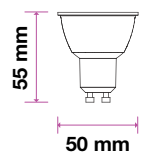

MODEL	WATTS	EQ.WATTS	LUMENS	BASE	SHAPE	BOX QTY.
VT-275	5w	40w	380	GU10		192 pcs

SKU: 108 | 3000K WARM WHITE
SKU: 510 | 4000K DAY WHITE
SKU: 511 | 6400K WHITE