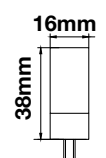

MODEL	WATTS	EQ.WATTS	LUMENS	BASE	BOX QTY.
VT-234	3.2w	30w	385	G4	200 pcs

- SKU: 131 | 3000K WARM WHITE
- SKU: 132 | 4000K DAY WHITE
- SKU: 133 | 6400K WHITE