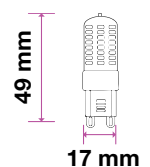

MODEL	WATTS	EQ.WATTS	LUMENS	BASE	BOX QTY.
VT-204	3w	25w	300	G9	200 pcs

- SKU: 246 | 3000K WARM WHITE
- SKU: 247 | 4000K DAY WHITE
- SKU: 248 | 6400K WHITE